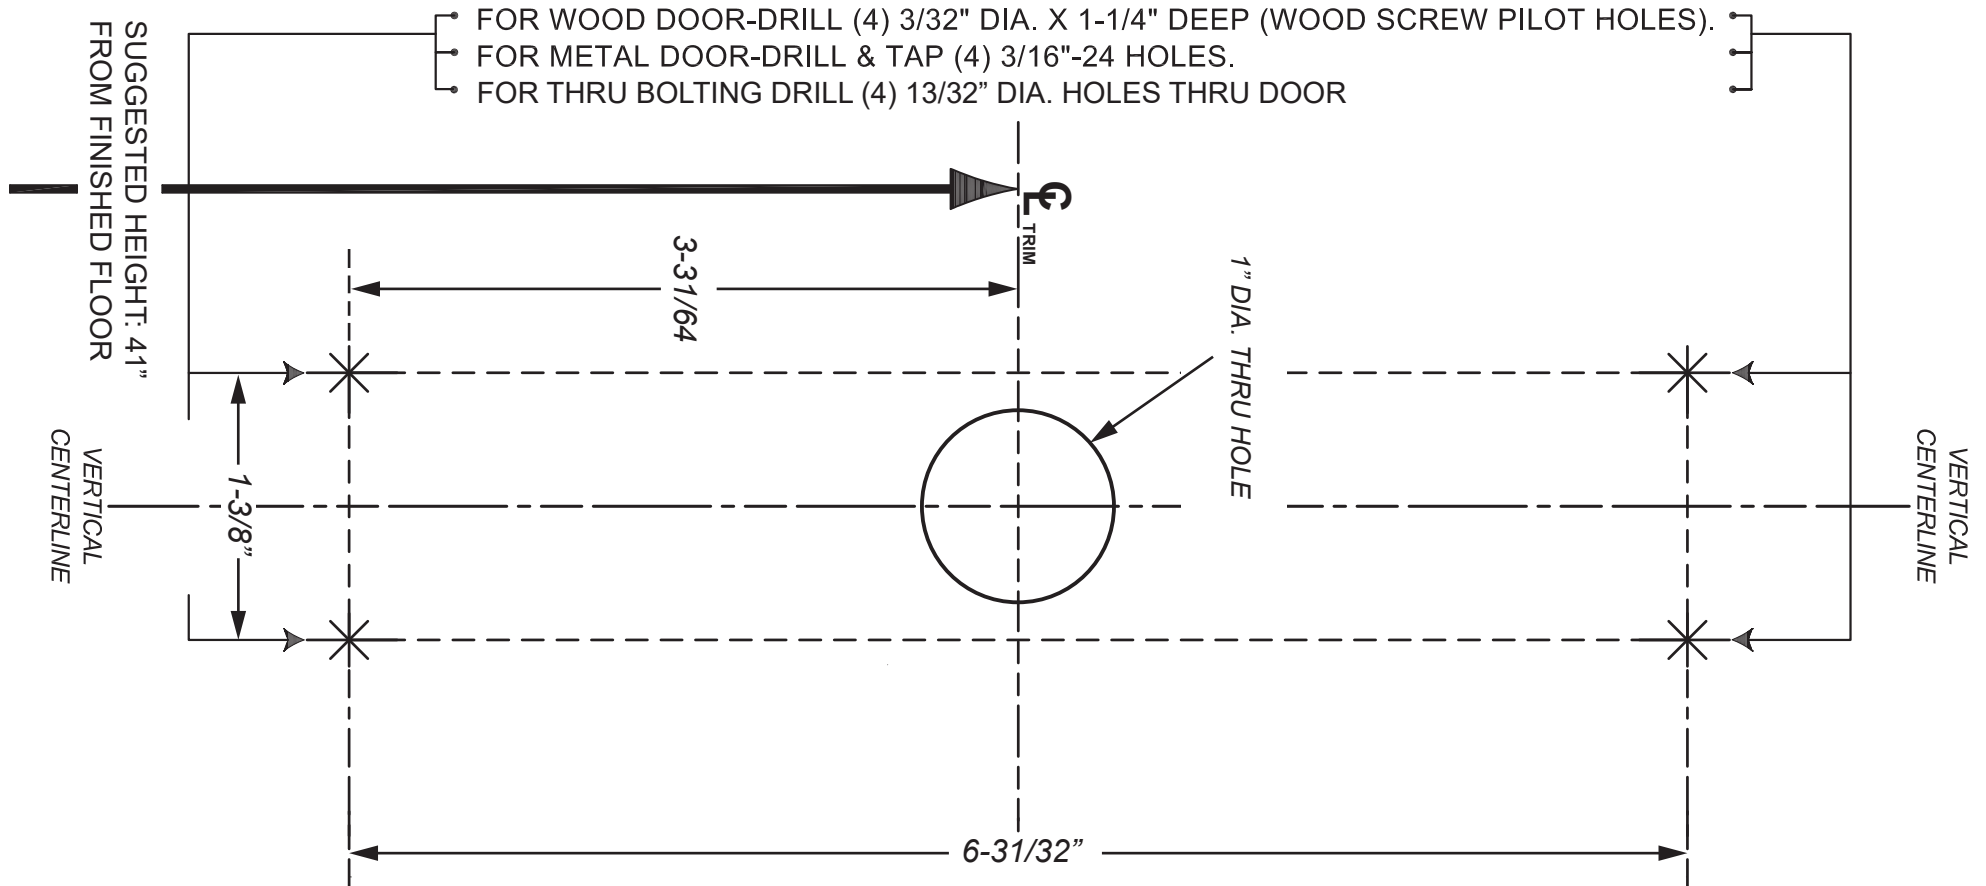

TEMPLATE FOR ESC7700

ESC7700 / ESC7705 / ESC7730 / ESC7740 Exit Trim

NOTE:
 IF DOOR IS PREPPED FOR 2-1/8" HOLE,
 ESCUTHEON PLATE WILL COVER HOLE.

| CONVERSION | | |
|-------------------|------------------|-----------------|
| FRACTION (inches) | DECIMAL (inches) | MILLIMETER (mm) |
| 6-31/32" | 6.484 | 164.69 |
| 1-3/8" | 1.375 | 34.93 |
| 3-31/64" | 3.484 | 88.49 |
| 3/32" | 0.094 | 2.39 |
| 1-1/4" | 1.25 | 31.75 |
| 3/16" | 0.1875 | 4.76 |
| 13/32" | 0.4063 | 10.32 |