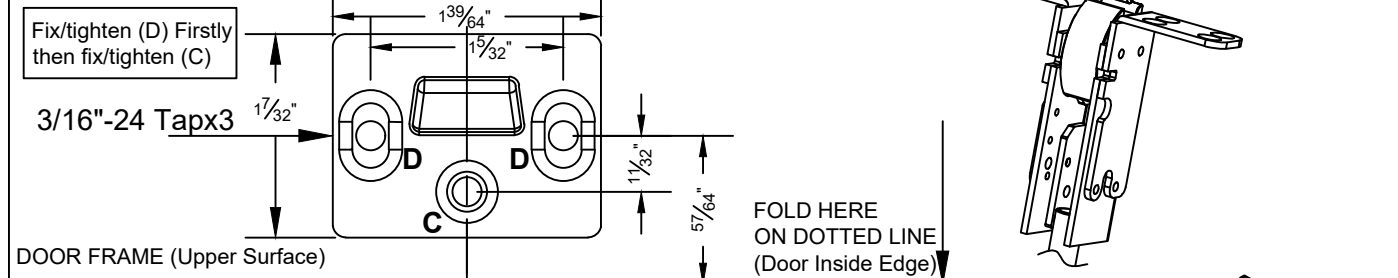

N-98CVR / N-F98CVR SERIES LHR
TEMPLATE of Top Latch [Top Strike] (regular use)

TEMPLATE of TOP Latch Housing Ass'y (Top Mounting Plate (regular use))

N-98CVR / N-F98CVR SERIES RHR
TEMPLATE of Top Latch [Top Strike] (regular use)

TEMPLATE of TOP Latch Housing Ass'y (Top Mounting Plate (regular use))

The illustration and technical description in this cut sheet is current as of the date in version date on the right. Cal-Royal Product reserves the right to, and may, on occasions, make changes and/or improvements in designs and dimensions without prior notice.