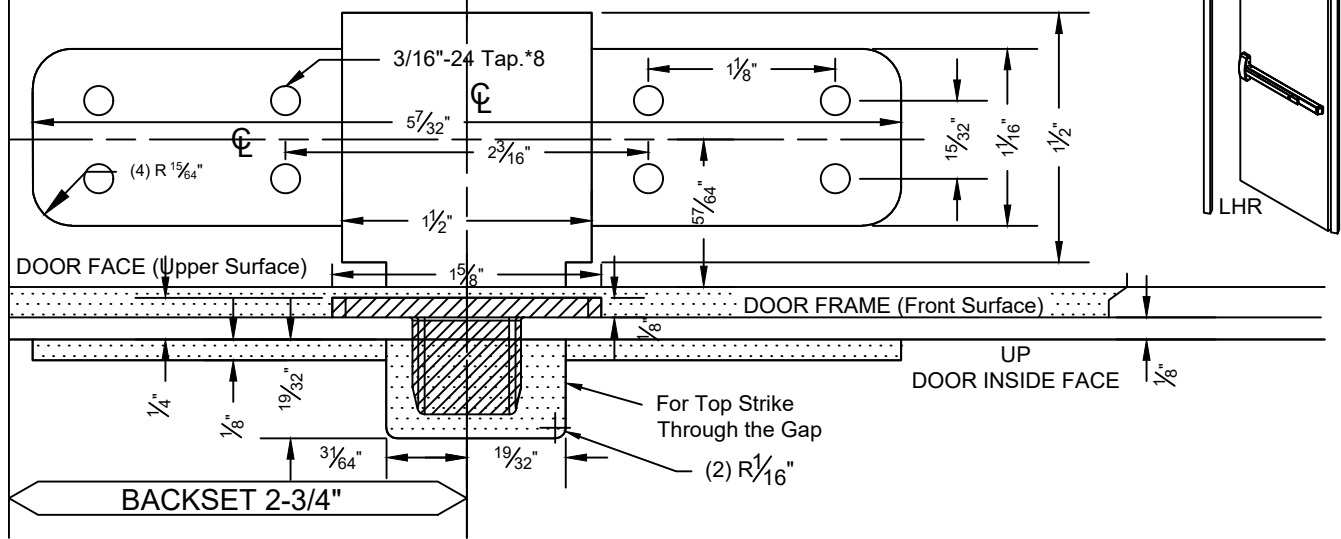

N-98CVR / N-F98CVR SERIES LHR
TEMPLATE of Top Latch [Top Strike] (regular use)

TEMPLATE of TOP Latch Housing Ass'y (Top Mounting Plate (regular use))

N-98CVR / N-F98CVR SERIES RHR
TEMPLATE of Top Latch [Top Strike] (regular use)

TEMPLATE of TOP Latch Housing Ass'y (Top Mounting Plate (regular use))

The illustration and technical description in this cut sheet is current as of the date in version date on the right. Cal-Royal Product reserves the right to, and may, on occasions, make changes and/or improvements in designs and dimensions without prior notice.

NOT TO SCALE	UNIT
PAGE 1 of 1	PRIMARY DIMENSION SHOWN IN INCHES, DIMENSIONS IN () ARE MM

Prepared By:	DATE	DWG. NO.
BBT/ADG/CVL	02/27/2024	EDT-4012-02/24-1 of 1

Ver. 1.01
