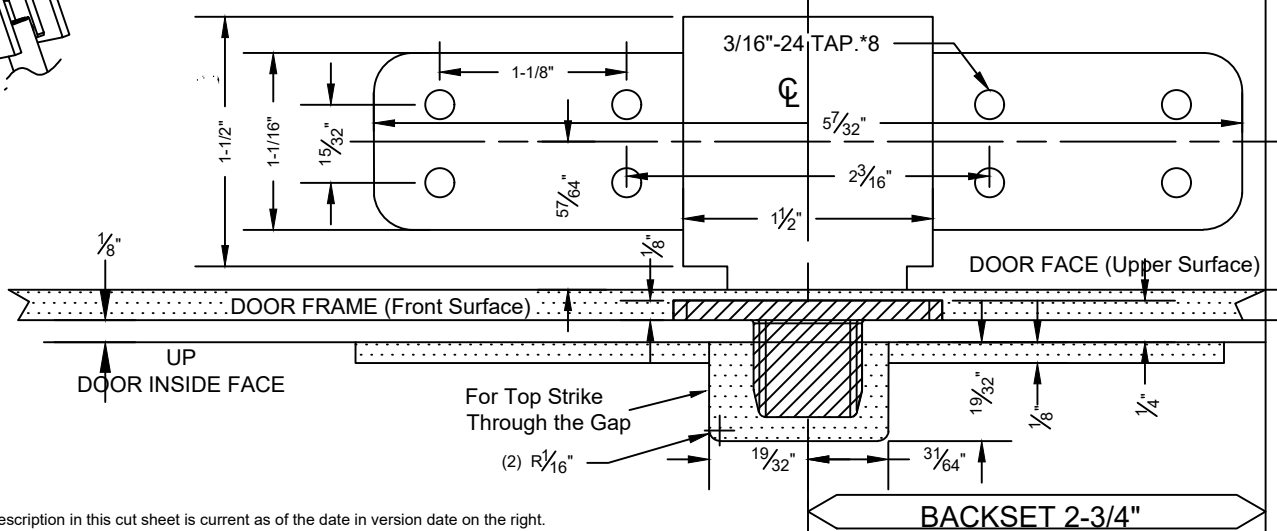

N-98CVR / N-F98CVR SERIES LHR
TEMPLATE of Top Latch [Top Strike] (regular use)

TEMPLATE of TOP Latch Housing Ass'y (Top Mounting Plate (regular use))

N-98CVR / N-F98CVR SERIES RHR
TEMPLATE of Top Latch [Top Strike] (regular use)

TEMPLATE of TOP Latch Housing Ass'y (Top Mounting Plate (regular use))

The illustration and technical description in this cut sheet is current as of the date in version date on the right. Cal-Royal Product reserves the right to, and may, on occasions, make changes and/or improvements in designs and dimensions without prior notice.

NOT TO SCALE	UNIT
PAGE 1 of 1	PRIMARY DIMENSION SHOWN IN INCHES, DIMENSIONS IN () ARE MM

Prepared By:	DATE	DWG. NO.
BBT/ADG/CVL	02/27/2024	EDT-4012-02/24-1 of 1

Ver. 1.01
