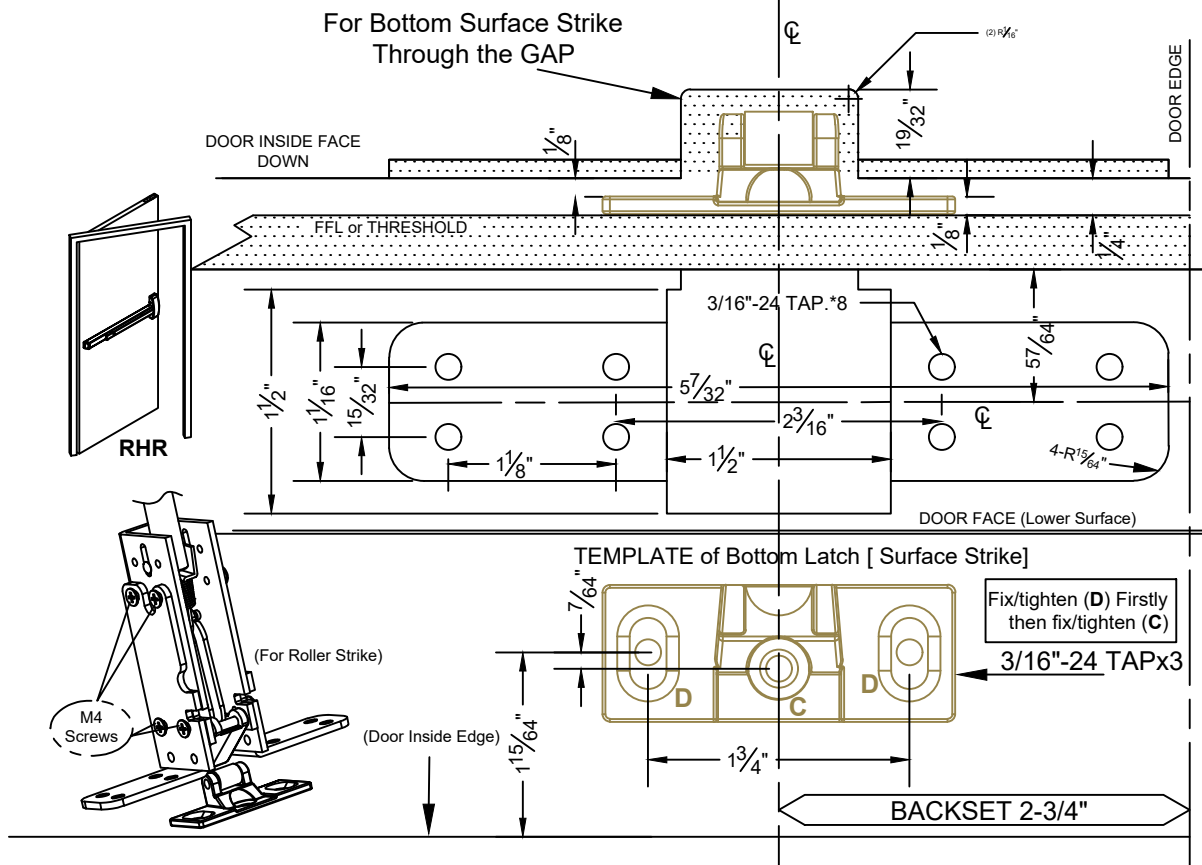

N-77CVR / N-F77CVR SERIES LHR
TEMPLATE of Bottom Latch [Bottom Strike] (regular use)

N-77CVR / N-F77CVR SERIES RHR
TEMPLATE of Bottom Latch [Bottom Strike] (regular use)

The illustration and technical description in this cut sheet is current as of the date in version date on the right.
 Cal-Royal Product reserves the right to, and may, on occasions, make changes and/or improvements in designs and dimensions without prior notice.

	6605 Flotilla Street City of Commerce CA 90040 USA Tel.# (323) 888-6601 Fax # (323) 888-6699 WEB SITE: CAL-ROYAL.COM Email: sales@cal-royal.com		ITEM NO. N-77/F77CVR BOTTOM ROLLER LATCH	DESCRIPTION TEMPLATE FOR N-77/F77CVR BOTTOM ROLLER LATCH	NOT TO SCALE PAGE 2 of 2	UNIT PRIMARY DIMENSION SHOWN IN INCHES, DIMENSIONS IN () ARE MM	Prepared By: BBT/ADG/CVL	DATE 02/23/2024	DWG. NO. EDT-4020B-02/24-2of2 Ver.1.01
--	--	--	---	--	-----------------------------------	--	-----------------------------	--------------------	--