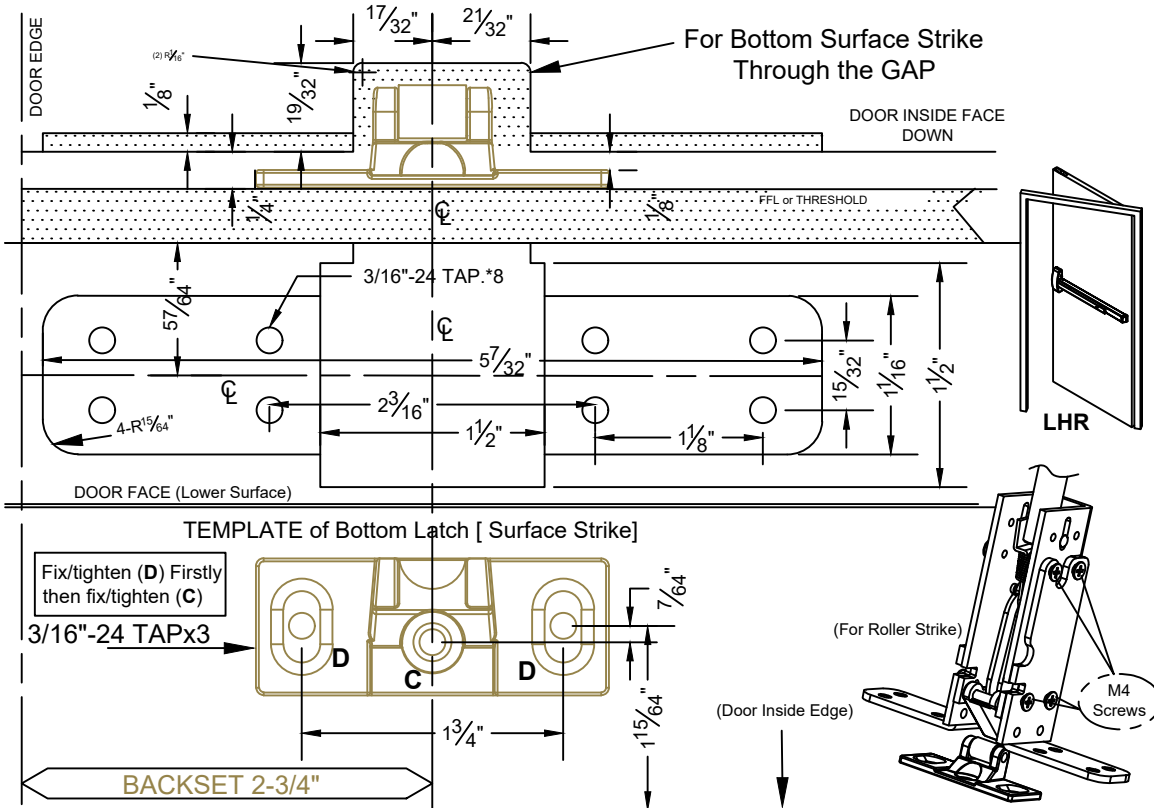

N-77CVR / N-F77CVR SERIES LHR
TEMPLATE of Bottom Latch [Bottom Strike] (regular use)

N-77CVR / N-F77CVR SERIES RHR
TEMPLATE of Bottom Latch [Bottom Strike] (regular use)

The illustration and technical description in this cut sheet is current as of the date in version date on the right.
 Cal-Royal Product reserves the right to, and may, on occasions, make changes and/or improvements in designs and dimensions without prior notice.

	6605 Flotilla Street City of Commerce CA 90040 USA Tel.# (323) 888-6601 Fax # (323) 888-6699 WEB SITE: CAL-ROYAL.COM Email: sales@cal-royal.com		ITEM NO. N-77/F77CVR BOTTOM ROLLER LATCH	DESCRIPTION TEMPLATE FOR N-77/F77CVR BOTTOM ROLLER LATCH	NOT TO SCALE PAGE 2 of 2	UNIT PRIMARY DIMENSION SHOWN IN INCHES, DIMENSIONS IN () ARE MM	Prepared By: BBT/ADG/CVL	DATE 02/23/2024	DWG. NO. EDT-4020B-02/24-2of2 Ver.1.01
--	--	--	---	--	-----------------------------------	--	-----------------------------	--------------------	--