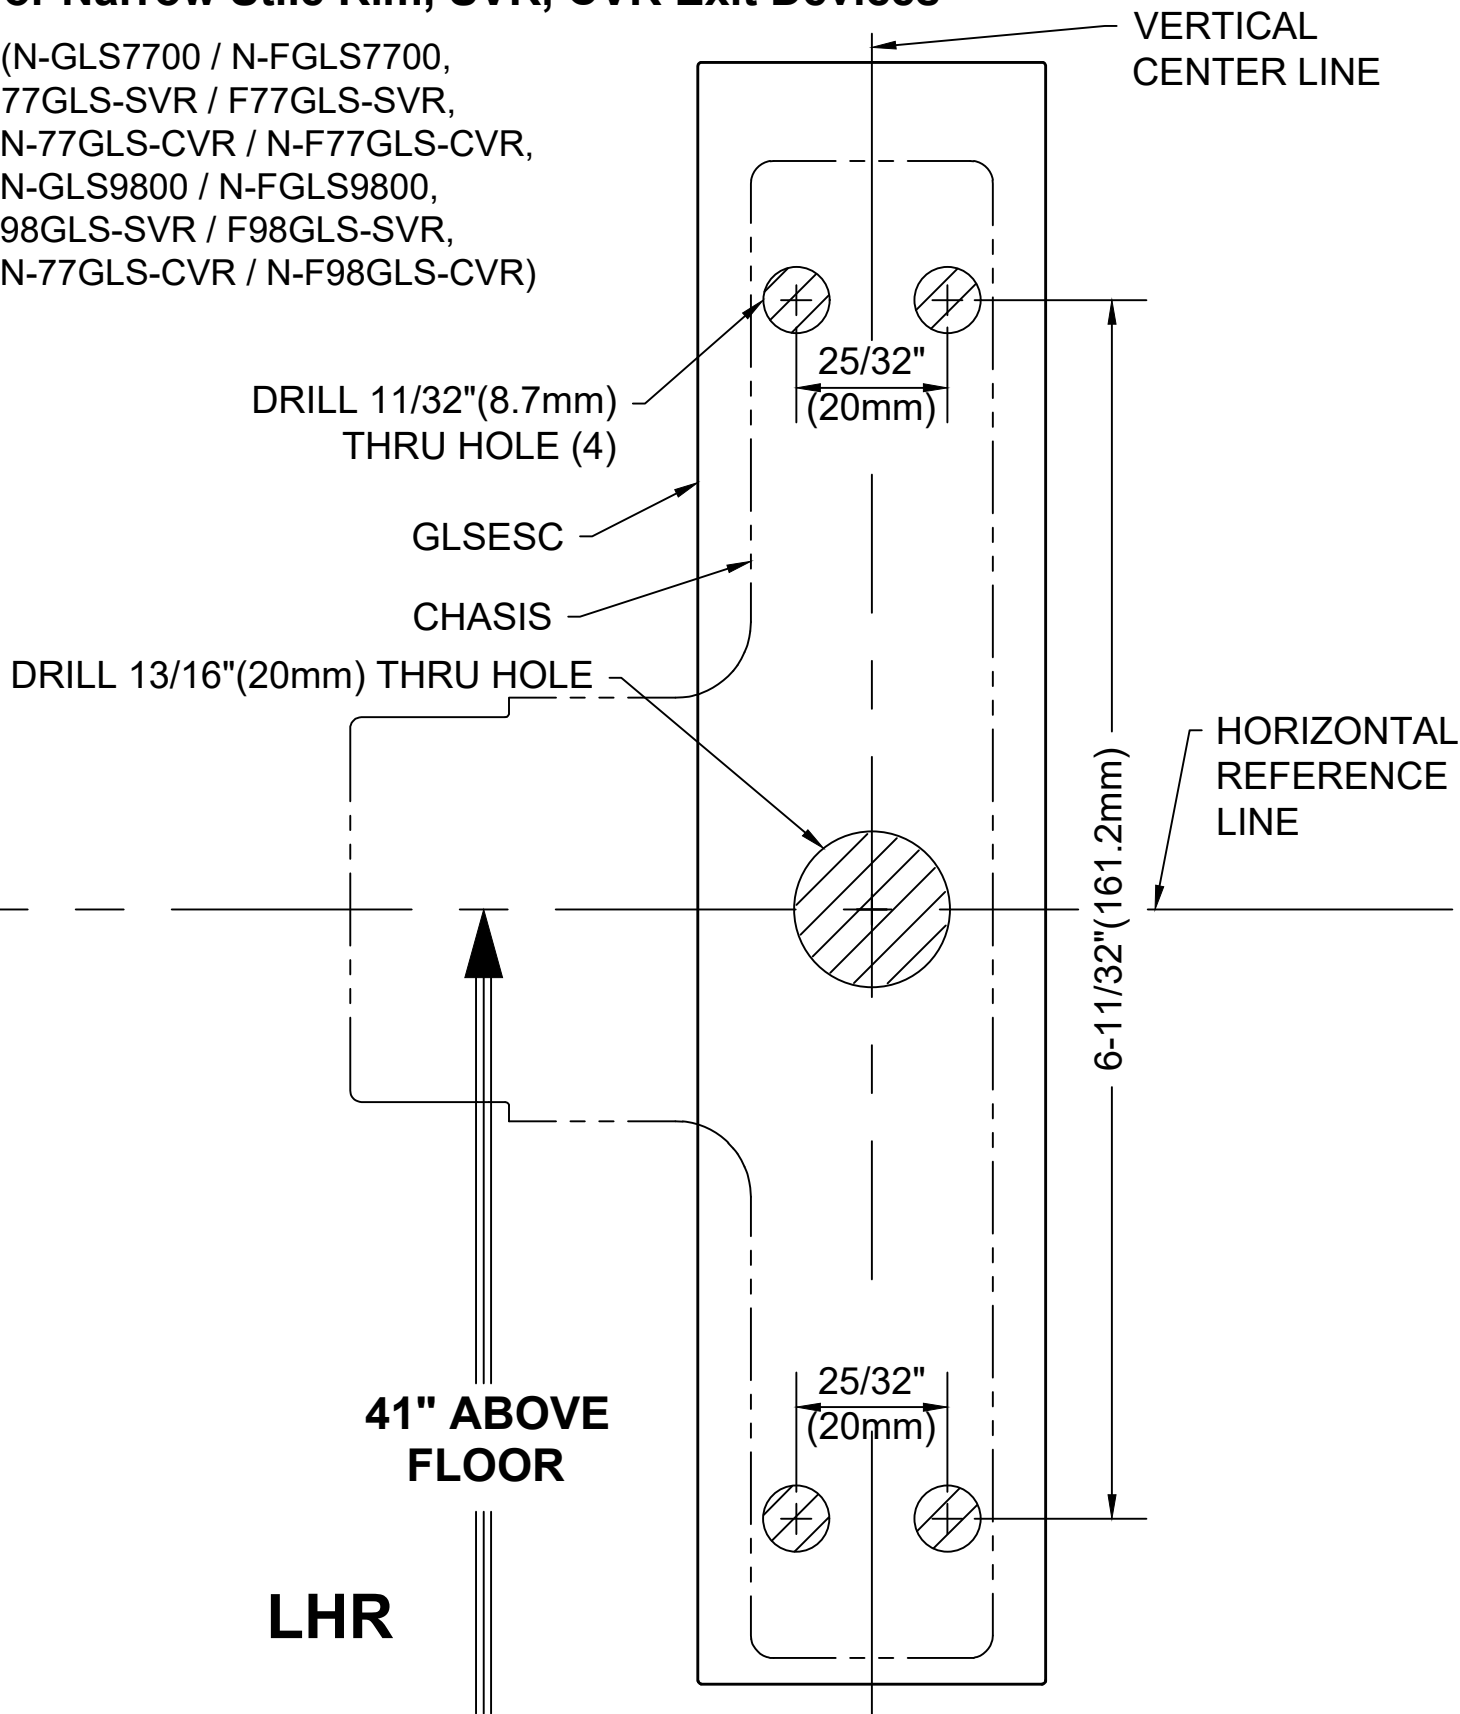

GLSESC TRIM Template for Narrow Stile Rim, SVR, CVR Exit Devices

(N-GLS7700 / N-FGLS7700,
77GLS-SVR / F77GLS-SVR,
N-77GLS-CVR / N-F77GLS-CVR,
N-GLS9800 / N-FGLS9800,
98GLS-SVR / F98GLS-SVR,
N-77GLS-CVR / N-F98GLS-CVR)

The illustration and technical description in this cut sheet is current as of the date in version date on the right.
Cal-Royal Product reserves the right to, and may, on occasions, make changes and/or improvements in designs and dimensions without prior notice.

	6605 Flotilla Street City of Commerce CA 90040 USA Tel.# (323) 888-6601 FAX # (323) 888-6699 WEB SITE: CAL-ROYAL.COM Email: sales@cal-royal.com		ITEM NO.	DESCRIPTION	NOT TO SCALE	UNIT	Prepared By:	DATE	DWG. NO.
	GLSESC	TEMPLATE FOR GLS NARROW STILE, SVR, CVR (LHR)	PAGE 1 of 2	PRIMARY DIMENSION SHOWN IN INCHES, DIMENSIONS IN () ARE MM	BBT / ADG AED / CVL	09/11/23	EDT-4061-09/23-1of2		
	REV								