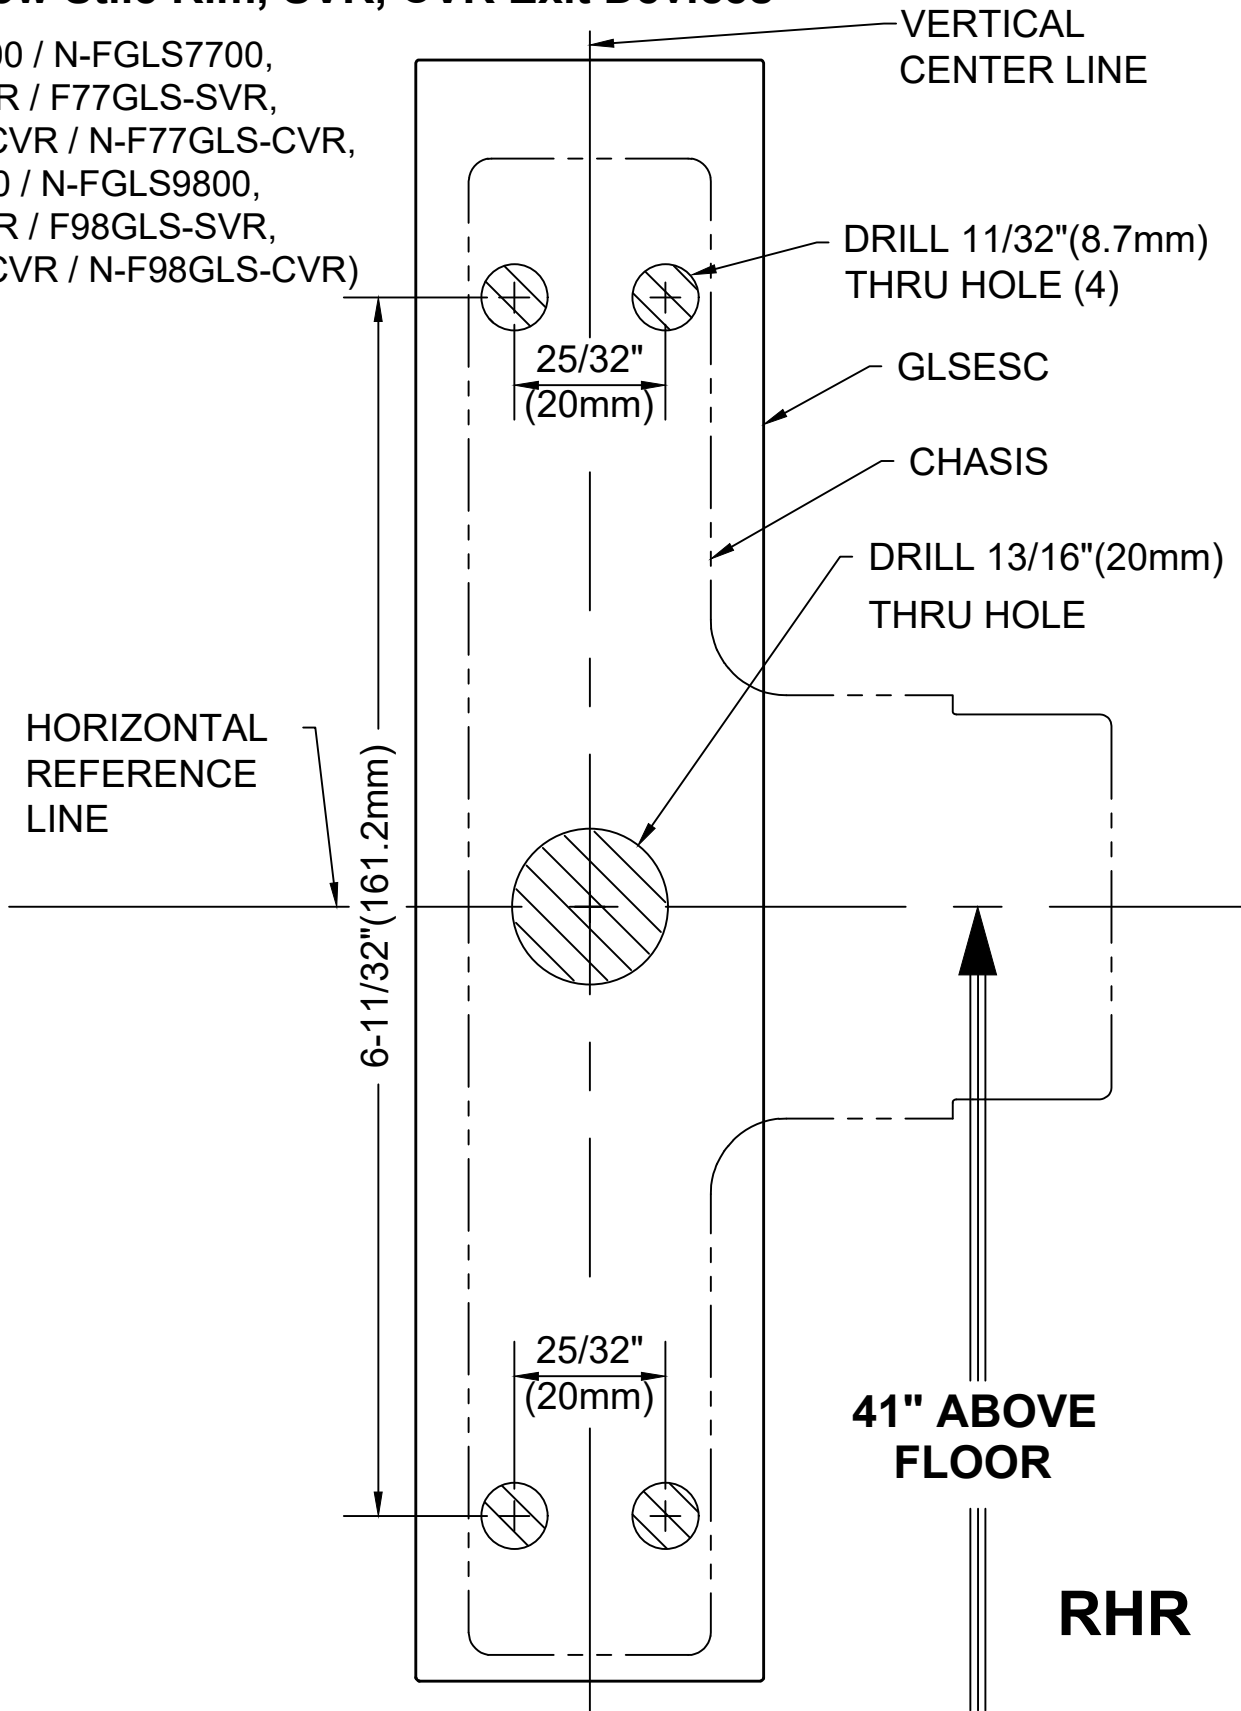

GLSESC TRIM Template for Narrow Stile Rim, SVR, CVR Exit Devices

(N-GLS7700 / N-FGLS7700,
77GLS-SVR / F77GLS-SVR,
N-77GLS-CVR / N-F77GLS-CVR,
N-GLS9800 / N-FGLS9800,
98GLS-SVR / F98GLS-SVR,
N-77GLS-CVR / N-F98GLS-CVR)

The illustration and technical description in this cut sheet is current as of the date in version date on the right.
Cal-Royal Product reserves the right to, and may, on occasions, make changes and/or improvements in designs and dimensions without prior notice.

	6605 Flotilla Street City of Commerce CA 90040 USA Tel.# (323) 888-6601 FAX # (323) 888-6699 WEB SITE: CAL-ROYAL.COM Email: sales@cal-royal.com		ITEM NO.	DESCRIPTION	NOT TO SCALE	UNIT	Prepared By:	DATE	DWG. NO.
	GLSESC	TEMPLATE FOR GLS NARROW STILE, SVR, CVR (LHR)	PAGE 1 of 2	PRIMARY DIMENSION SHOWN IN INCHES, DIMENSIONS IN () ARE MM	BBT / ADG AED / CVL	09/11/23	EDT-4061-09/23-1of2		
	REV								