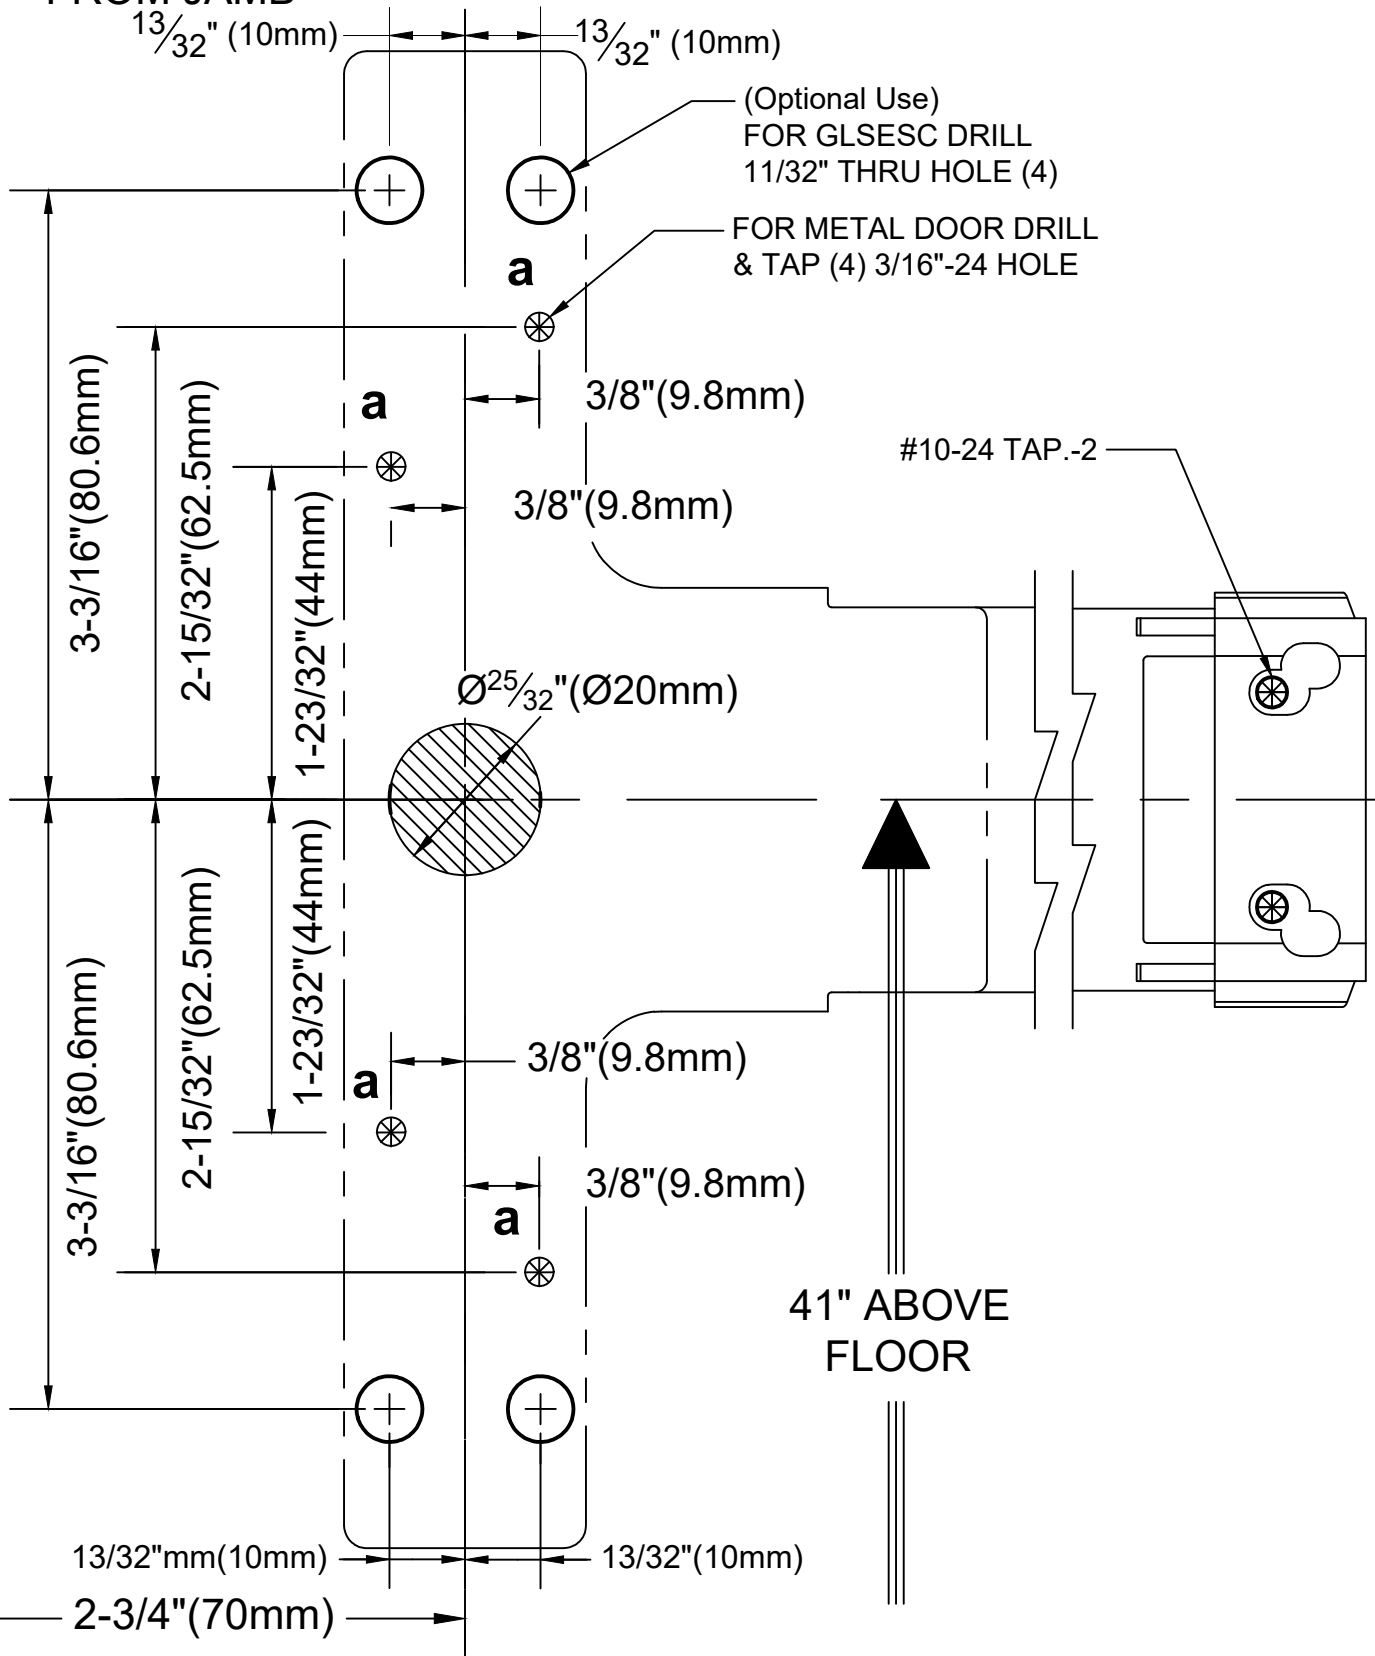

TEMPLATE FOR 77GLS-SVR SERIES NARROW HEAD SURFACE VERTICAL ROD EXIT DEVICE

RHR

FOLD HERE
FROM JAMB 

The illustration and technical description in this cut sheet is current as of the date in version date on the right.
Cal-Royal Product reserves the right to, and may, on occasions, make changes and/or improvements in designs and dimensions without prior notice.

 <p>6605 Flotilla Street City of Commerce CA 90040 USA Tel.# (323) 888-6601 FAX # (323) 888-6699 WEB SITE: CAL-ROYAL.COM Email: sales@cal-royal.com</p>	ITEM NO.	DESCRIPTION	NOT TO SCALE	UNIT	Prepared By:	DATE	DWG. NO.
	77GLS-SVR	TEMPLATE FOR 77GLS-SVR HEAD CHASSIS RHR	PAGE 1 of 3	PRIMARY DIMENSION SHOWN IN INCHES, DIMENSIONS IN () ARE MM	BBT / ADG AED/ CVL	07/27/2023	EDT-4072-07/23-1of3
							REV

TEMPLATE FOR 77GLS-SVR SERIES NARROW HEAD SURFACE VERTICAL ROD EXIT DEVICE LHR

FOLD HERE
FROM JAMB

The illustration and technical description in this cut sheet is current as of the date in version date on the right.
Cal-Royal Product reserves the right to, and may, on occasions, make changes and/or improvements in designs and dimensions without prior notice.

TEMPLATE OF BOTTOM LATCH

[Mortise In Strike (regular use)]

TEMPLATE OF BOTTOM LATCH

[Surface Strike (regular use)]

TEMPLATE OF TOP LATCH

[Top Strike (regular use)]

The illustration and technical description in this cut sheet is current as of the date in version date on the right. Cal-Royal Product reserves the right to, and may, on occasions, make changes and/or improvements in designs and dimensions without prior notice.