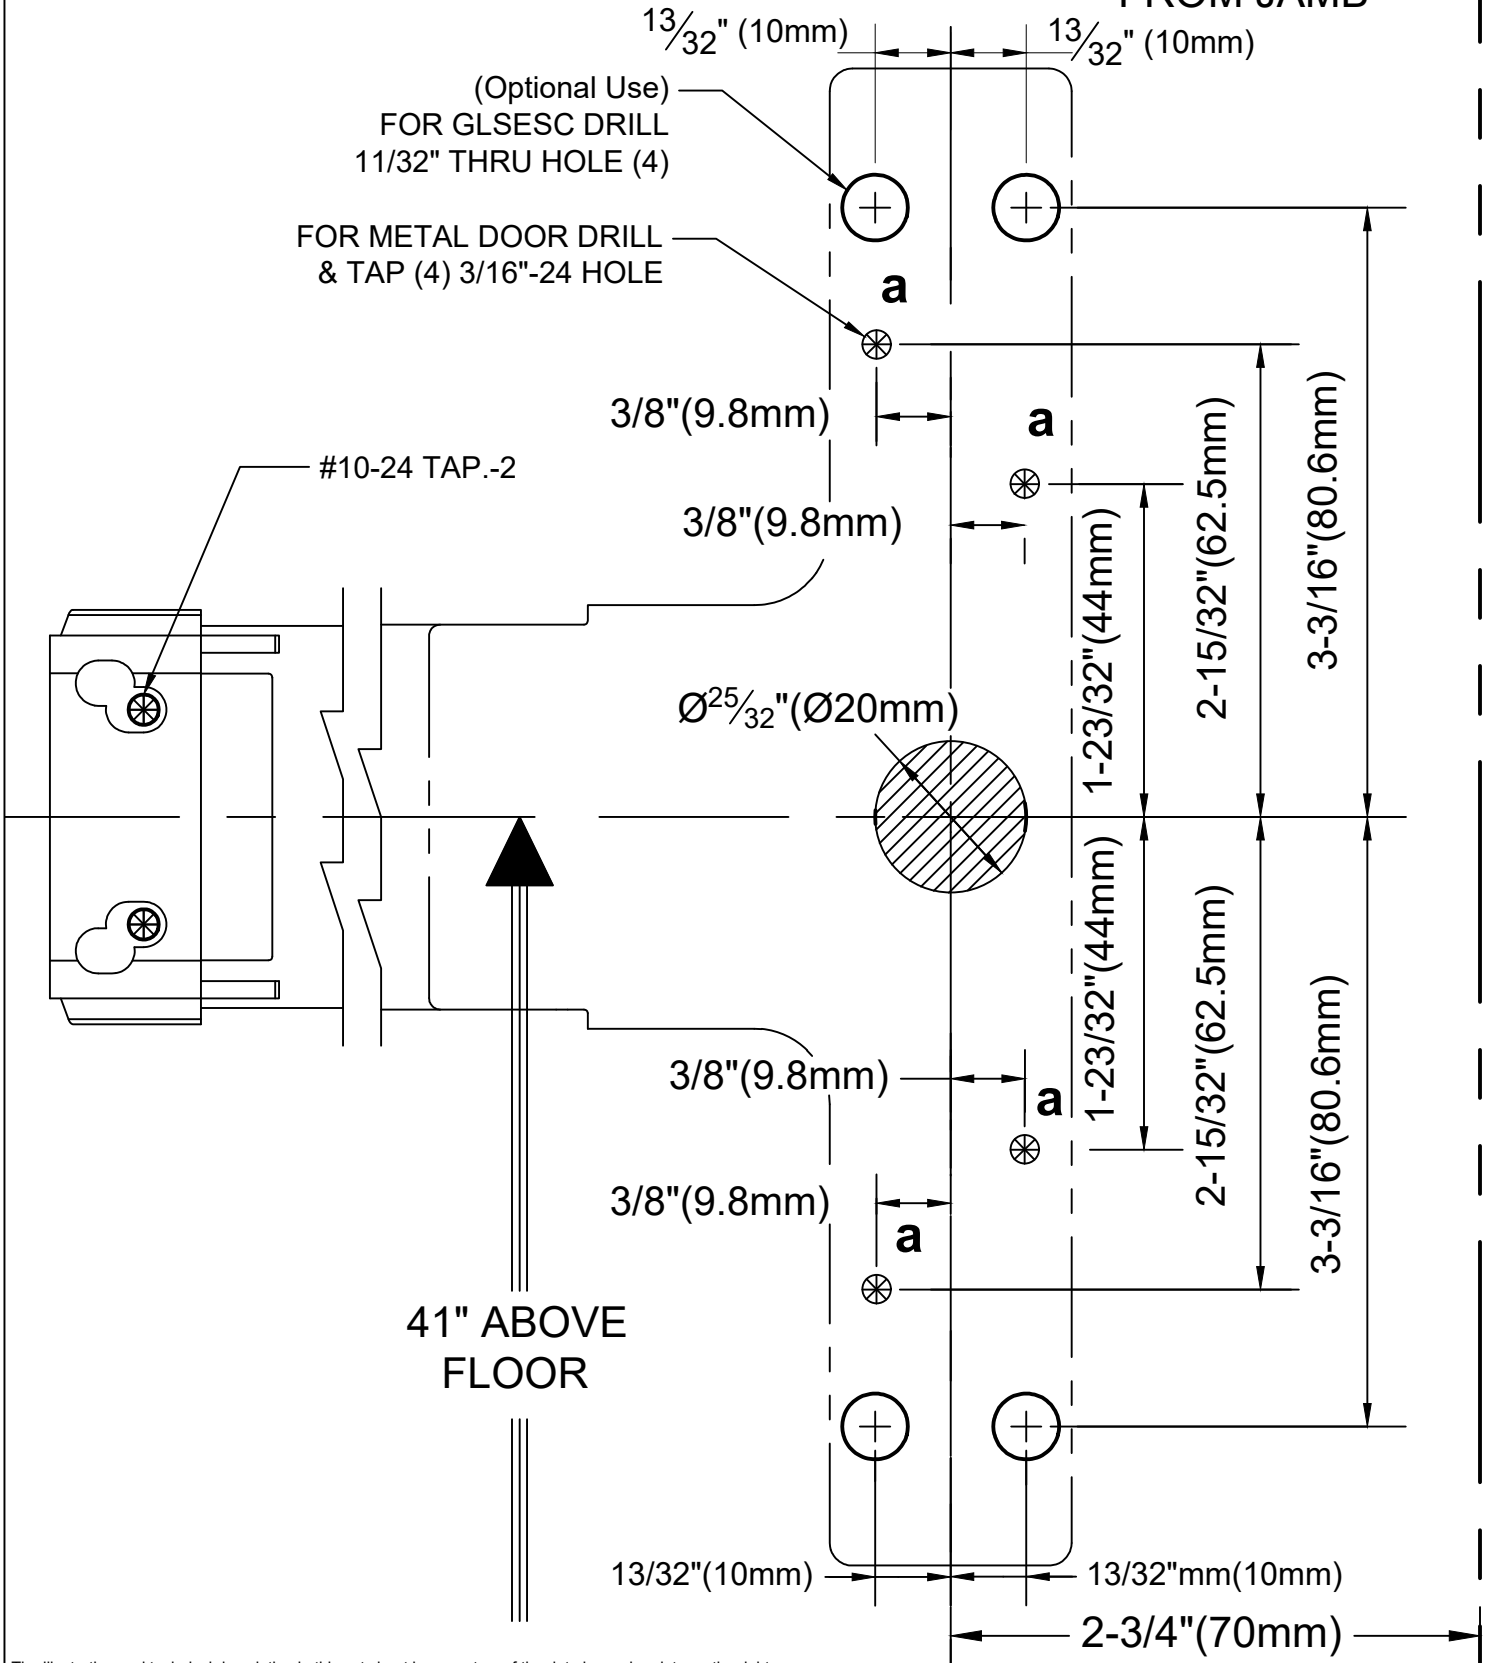

TEMPLATE FOR 77GLS-SVR SERIES NARROW HEAD SURFACE VERTICAL ROD EXIT DEVICE

RHR

FOLD HERE
FROM JAMB 

The illustration and technical description in this cut sheet is current as of the date in version date on the right.
Cal-Royal Product reserves the right to, and may, on occasions, make changes and/or improvements in designs and dimensions without prior notice.

 <p>6605 Flotilla Street City of Commerce CA 90040 USA Tel.# (323) 888-6601 FAX # (323) 888-6699 WEB SITE: CAL-ROYAL.COM Email: sales@cal-royal.com</p>	ITEM NO.	DESCRIPTION	NOT TO SCALE	UNIT	Prepared By:	DATE	DWG. NO.
	77GLS-SVR	TEMPLATE FOR 77GLS-SVR HEAD CHASSIS RHR	PAGE 1 of 3	PRIMARY DIMENSION SHOWN IN INCHES, DIMENSIONS IN () ARE MM	BBT / ADG AED/ CVL	07/27/2023	EDT-4072-07/23-1of3
							REV

TEMPLATE FOR 77GLS-SVR SERIES NARROW HEAD SURFACE VERTICAL ROD EXIT DEVICE LHR

FOLD HERE
FROM JAMB

The illustration and technical description in this cut sheet is current as of the date in version date on the right.
Cal-Royal Product reserves the right to, and may, on occasions, make changes and/or improvements in designs and dimensions without prior notice.

TEMPLATE OF BOTTOM LATCH

[Mortise In Strike (regular use)]

TEMPLATE OF BOTTOM LATCH

[Surface Strike (regular use)]

TEMPLATE OF TOP LATCH

[Top Strike (regular use)]

The illustration and technical description in this cut sheet is current as of the date in version date on the right. Cal-Royal Product reserves the right to, and may, on occasions, make changes and/or improvements in designs and dimensions without prior notice.