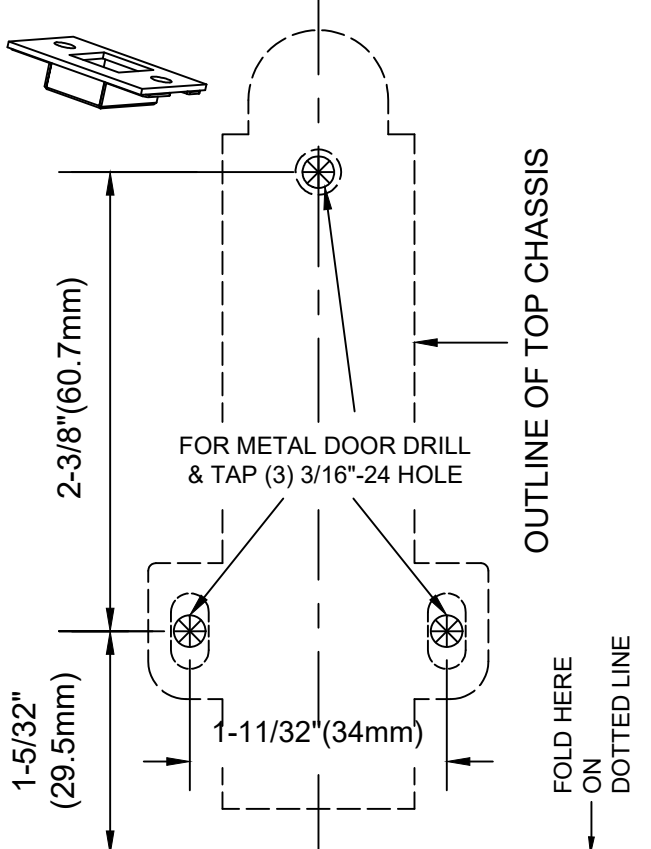

TEMPLATE OF BOTTOM LATCH

[Mortise In Strike (regular use)]