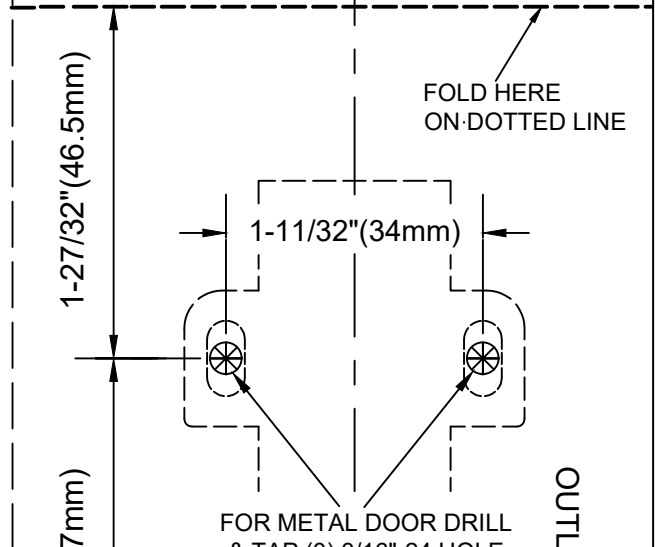

TEMPLATE FOR 77GLS-SVR SERIES NARROW HEAD SURFACE VERTICAL ROD EXIT DEVICE

RHR

FOLD HERE
FROM JAMB 

The illustration and technical description in this cut sheet is current as of the date in version date on the right.
Cal-Royal Product reserves the right to, and may, on occasions, make changes and/or improvements in designs and dimensions without prior notice.

TEMPLATE FOR 77GLS-SVR SERIES NARROW HEAD SURFACE VERTICAL ROD EXIT DEVICE LHR

FOLD HERE
FROM JAMB

The illustration and technical description in this cut sheet is current as of the date in version date on the right.
Cal-Royal Product reserves the right to, and may, on occasions, make changes and/or improvements in designs and dimensions without prior notice.

TEMPLATE OF BOTTOM LATCH

[Mortise In Strike (regular use)]

TEMPLATE OF BOTTOM LATCH

[Surface Strike (regular use)]

TEMPLATE OF TOP LATCH

[Top Strike (regular use)]

The illustration and technical description in this cut sheet is current as of the date in version date on the right. Cal-Royal Product reserves the right to, and may, on occasions, make changes and/or improvements in designs and dimensions without prior notice.