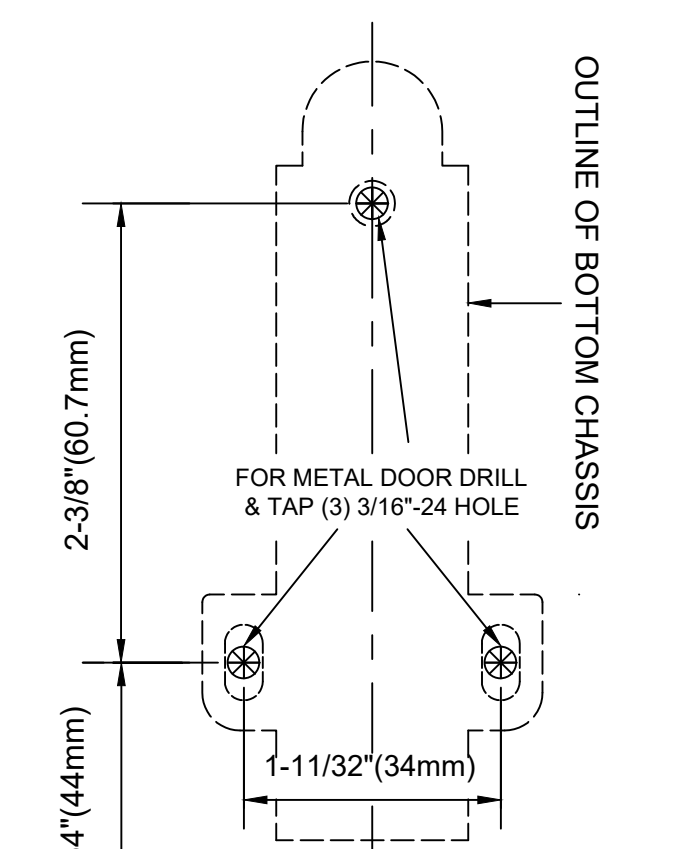

TEMPLATE FOR 77GLS-SVR SERIES NARROW HEAD SURFACE VERTICAL ROD EXIT DEVICE

RHR

FOLD HERE
FROM JAMB 

The illustration and technical description in this cut sheet is current as of the date in version date on the right.
Cal-Royal Product reserves the right to, and may, on occasions, make changes and/or improvements in designs and dimensions without prior notice.

TEMPLATE FOR 77GLS-SVR SERIES NARROW HEAD SURFACE VERTICAL ROD EXIT DEVICE LHR

FOLD HERE
FROM JAMB

The illustration and technical description in this cut sheet is current as of the date in version date on the right.
Cal-Royal Product reserves the right to, and may, on occasions, make changes and/or improvements in designs and dimensions without prior notice.

	6605 Flotilla Street City of Commerce CA 90040 USA Tel.# (323) 888-6601 FAX # (323) 888-6699 WEB SITE: CAL-ROYAL.COM Email: sales@cal-royal.com		ITEM NO.	DESCRIPTION	NOT TO SCALE	UNIT	Prepared By:	DATE	DWG. NO.
	77GLS-SVR	TEMPLATE FOR 77GLS-SVR HEAD CHASSIS LHR	PAGE 2 of 3	PRIMARY DIMENSION SHOWN IN INCHES, DIMENSIONS IN () ARE MM	BBT / ADG AED/ CVL	07/27/2023	EDT-4072-07/23-2of3		
								REV	

TEMPLATE OF BOTTOM LATCH

[Mortise In Strike (regular use)]

TEMPLATE OF BOTTOM LATCH

[Surface Strike (regular use)]

TEMPLATE OF TOP LATCH

[Top Strike (regular use)]

The illustration and technical description in this cut sheet is current as of the date in version date on the right. Cal-Royal Product reserves the right to, and may, on occasions, make changes and/or improvements in designs and dimensions without prior notice.