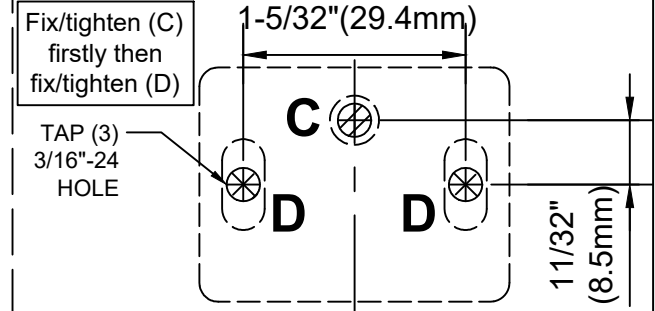

TEMPLATE FOR 77GLS-SVR SERIES NARROW HEAD SURFACE VERTICAL ROD EXIT DEVICE

RHR

FOLD HERE
FROM JAMB 

The illustration and technical description in this cut sheet is current as of the date in version date on the right.
Cal-Royal Product reserves the right to, and may, on occasions, make changes and/or improvements in designs and dimensions without prior notice.

TEMPLATE FOR 77GLS-SVR SERIES NARROW HEAD SURFACE VERTICAL ROD EXIT DEVICE LHR

FOLD HERE
FROM JAMB

The illustration and technical description in this cut sheet is current as of the date in version date on the right.
Cal-Royal Product reserves the right to, and may, on occasions, make changes and/or improvements in designs and dimensions without prior notice.

	6605 Flotilla Street City of Commerce CA 90040 USA Tel.# (323) 888-6601 FAX # (323) 888-6699 WEB SITE: CAL-ROYAL.COM Email: sales@cal-royal.com		ITEM NO.	DESCRIPTION	NOT TO SCALE	UNIT	Prepared By:	DATE	DWG. NO.
	77GLS-SVR	TEMPLATE FOR 77GLS-SVR HEAD CHASSIS LHR	PAGE 2 of 3	PRIMARY DIMENSION SHOWN IN INCHES, DIMENSIONS IN () ARE MM	BBT / ADG AED/ CVL	07/27/2023	EDT-4072-07/23-2of3		
								REV	

TEMPLATE OF BOTTOM LATCH

[Mortise In Strike (regular use)]

TEMPLATE OF BOTTOM LATCH

[Surface Strike (regular use)]

TEMPLATE OF TOP LATCH

[Top Strike (regular use)]

The illustration and technical description in this cut sheet is current as of the date in version date on the right. Cal-Royal Product reserves the right to, and may, on occasions, make changes and/or improvements in designs and dimensions without prior notice.