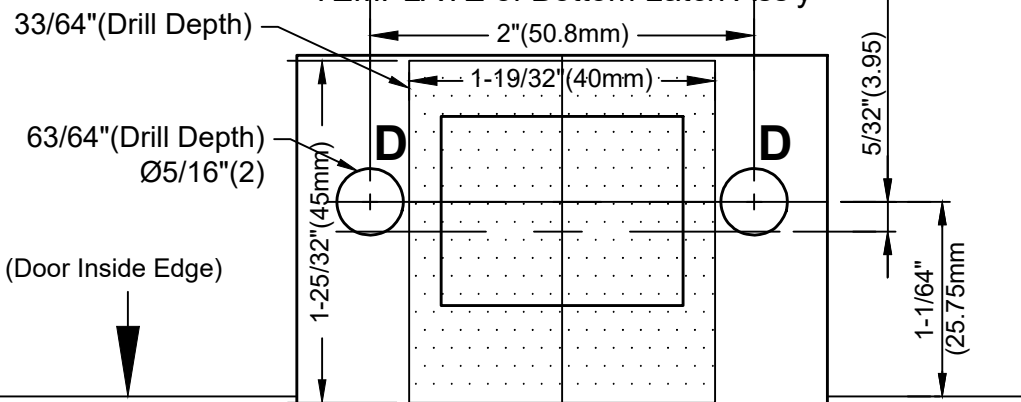

TEMPLATE of Bottom Latch Ass'y

6605 Flotilla Street City of Commerce CA 90040 USA Tel.# (323) 888-6601 FAX # (323) 888-6699 WEB SITE: CAL-ROYAL.COM Email: sales@cal-royal.com	ITEM NO.	DESCRIPTION	NOT TO SCALE	UNIT	Prepared By:	DATE	DWG. NO.
	N-223	TEMPLATE OF MORTISE BOTTOM STRIKE BOTTOM LATCH TO N-77GLS-CVR/RN-98GLS-CVR FOR 2" NARROW STILE	PAGE 1 of 1	PRIMARY DIMENSION SHOWN IN INCHES, DIMENSIONS IN ( ) ARE MM	BBT / ADG AED / CVL	07/31/2023	EDT-4075-07/23-1of1 REV