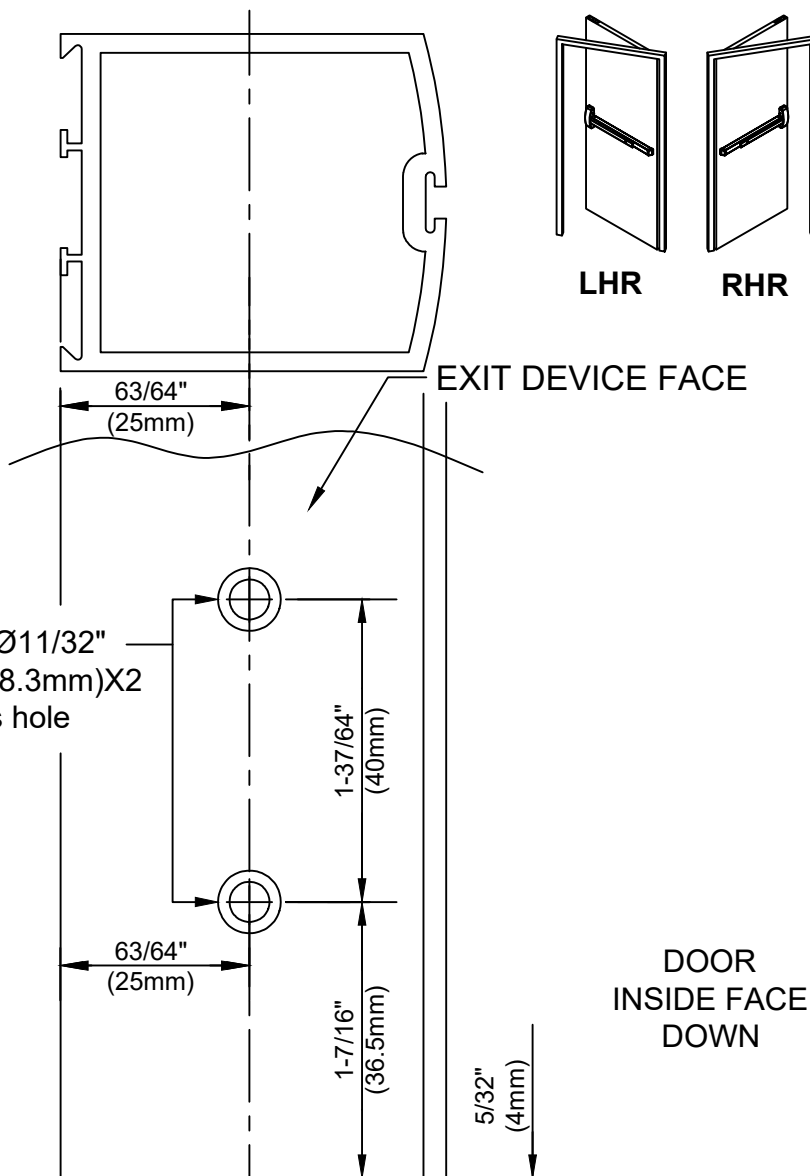

TEMPLATE of Bottom Latch Housing Ass'y [Narrow Stile Frame]

OPTION 2 : MORTISE STRIKE

Ø7/32" x Ø11/32"
(Ø5.3 x Ø8.3mm)X2
Hourglass hole

EXIT DEVICE FACE

DOOR
INSIDE FACE
DOWN

FLOOR