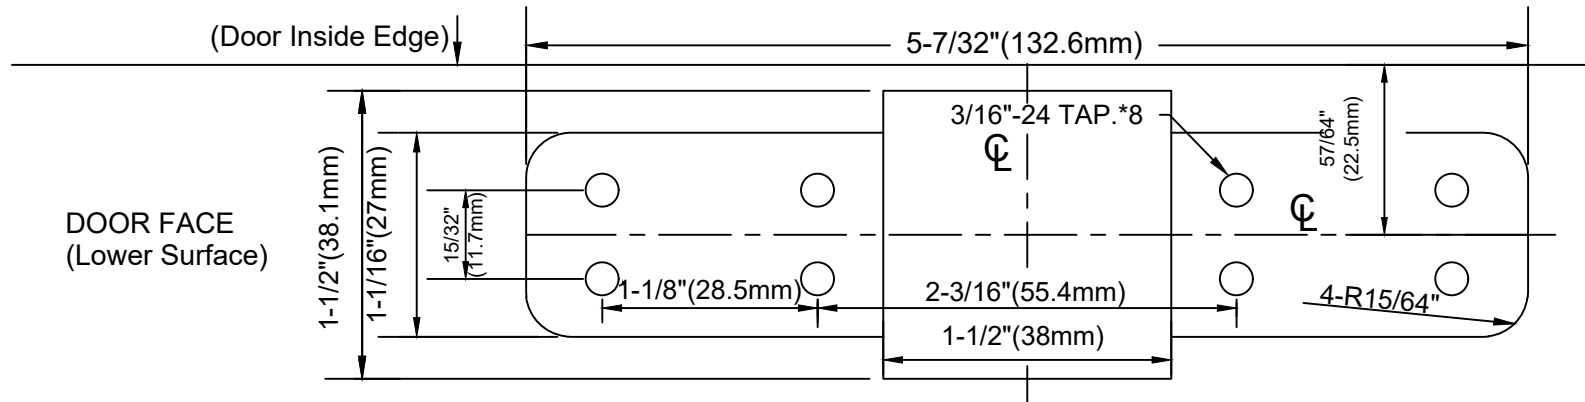

NOT TO SCALE
PAGE 1 OF 2

UNIT
PRIMARY DIMENSION SHOWN IN INCHES, DIMENSIONS IN () ARE MM

Prepared By: BBT / ADG AED / CVL

DATE: 08/08/2023

DWG. NO. EDT-4081-08/23-1of2
REV

TEMPLATE of Bottom Latch Housing Ass'y [Bottom Mounting Plate (regular use)]