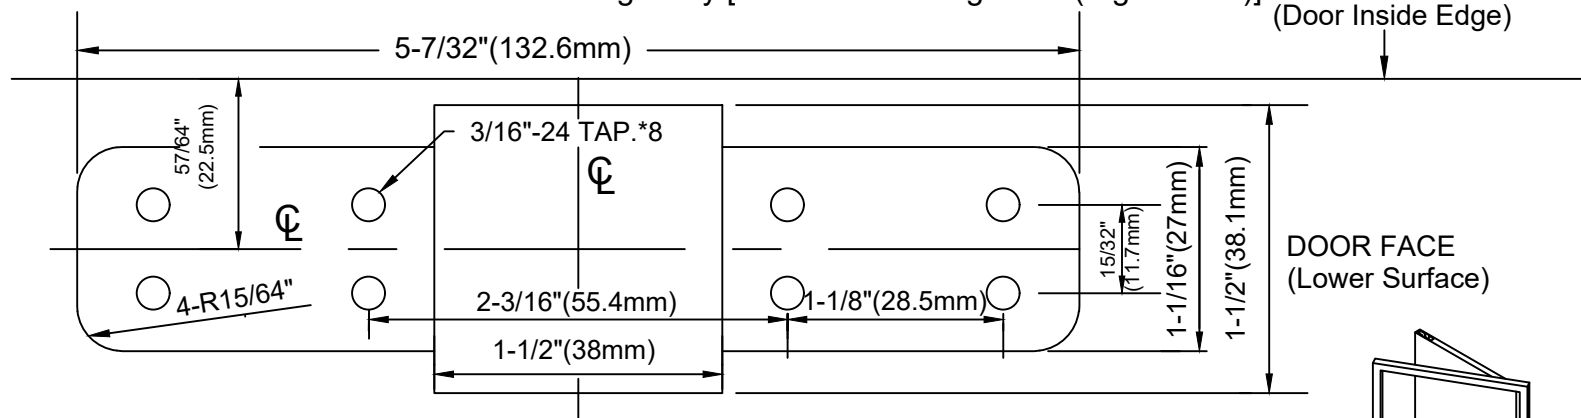

TEMPLATE of Bottom Latch Housing Ass'y [Bottom Mounting Plate (regular use)]

TEMPLATE of Bottom Latch Housing Ass'y [Bottom Strike (regular use)]

The illustration and technical description in this cut sheet is current as of the date in version date on the right. Cal-Royal Product reserves the right to, and may, on occasions, make changes and/or improvements in designs and dimensions without prior notice.

NOT TO SCALE
PAGE 1 OF 2

UNIT
PRIMARY DIMENSION SHOWN IN INCHES, DIMENSIONS IN () ARE MM

Prepared By: BBT / ADG AED / CVL

DATE: 08/08/2023

DWG. NO. EDT-4081-08/23-1of2
REV

TEMPLATE of Bottom Latch Housing Ass'y [Bottom Mounting Plate (regular use)]