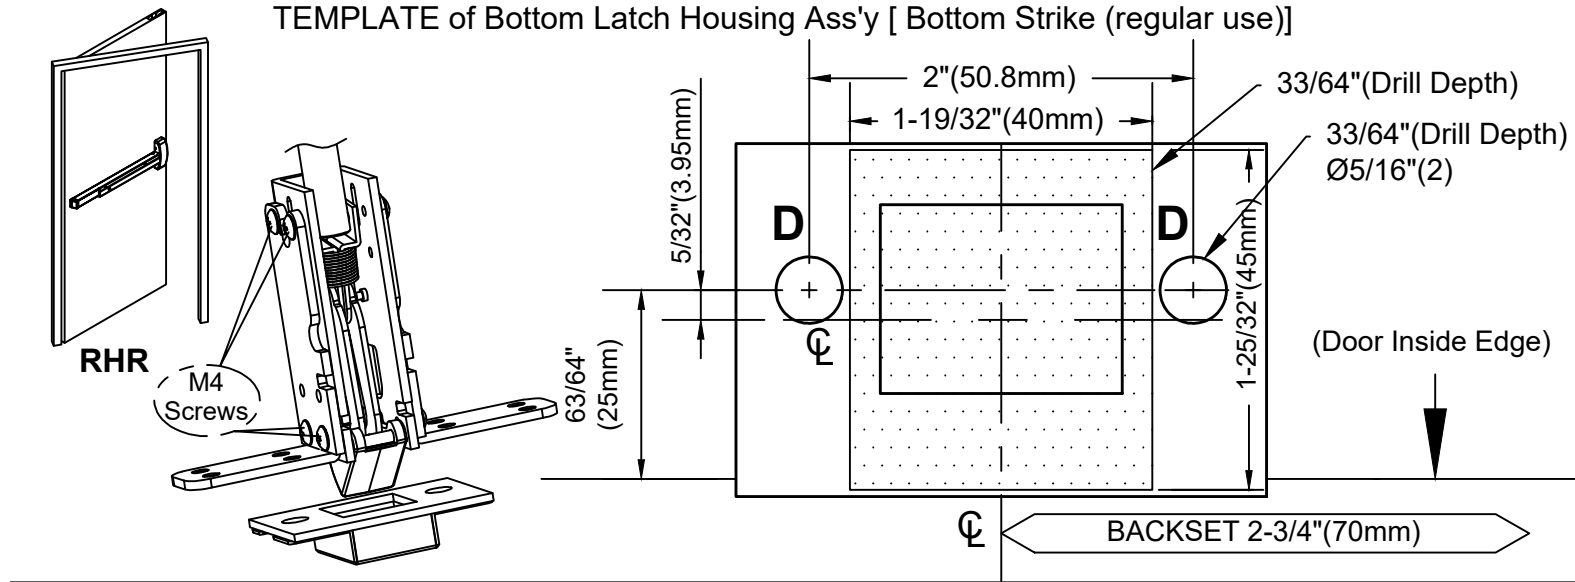

TEMPLATE of Bottom Latch Housing Ass'y [Bottom Strike (regular use)]

The illustration and technical description in this cut sheet is current as of the date in version date on the right. Cal-Royal Product reserves the right to, and may, on occasions, make changes and/or improvements in designs and dimensions without prior notice.

6605 Flotilla Street
City of Commerce
CA 90040 USA
Tel:# (323) 888-6601
FAX # (323) 888-6699
WEB SITE:
CAL-ROYAL.COM
Email: sales@cal-royal.com

ITEM NO.	DESCRIPTION :
N-223	TEMPLATE OF MORTISE BOTTOM STRIKE TO A REGULAR BACK SET FOR N-77GLS-CVR/ N-98GLS-CVR NARROW HEAD

NOT TO SCALE
PAGE 2 OF 2

UNIT
PRIMARY DIMENSION SHOWN IN INCHES, DIMENSIONS IN ( ) ARE MM

Prepared By:
BBT / ADG
AED / CVL

DATE
08/08/2023

DWG. NO.
EDT-4081-08/23-2of2
REV