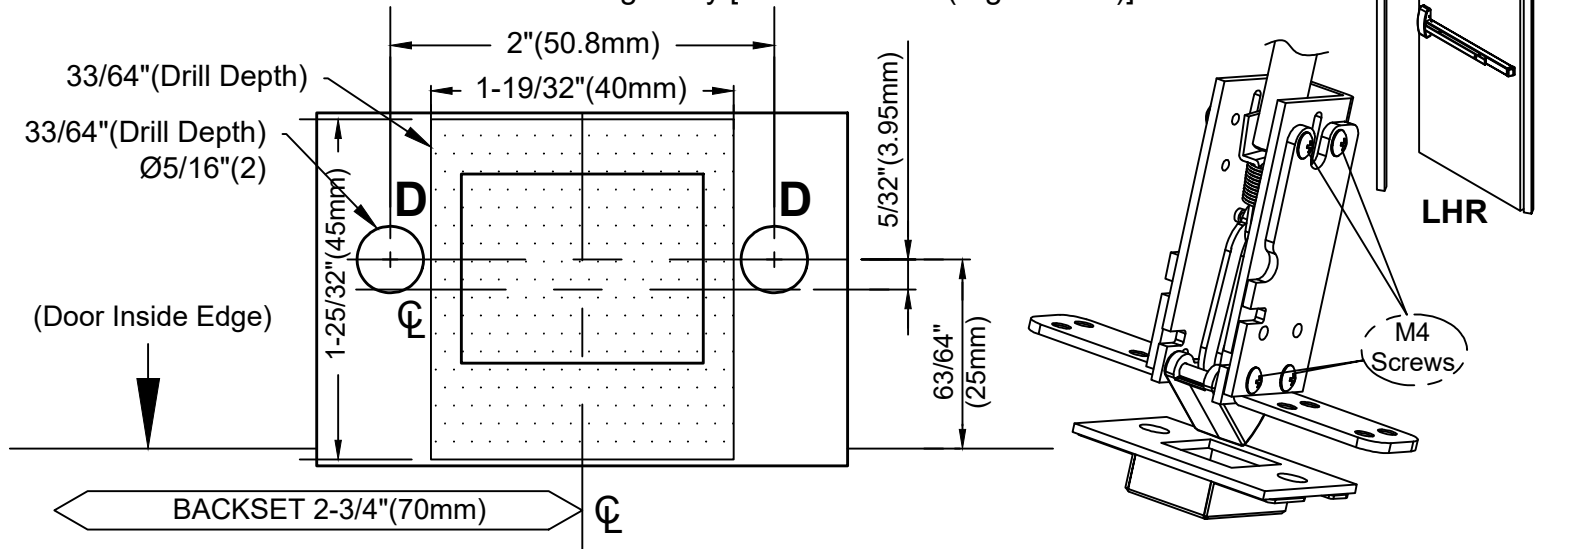

TEMPLATE of Bottom Latch Housing Ass'y [Bottom Mounting Plate (regular use)]

TEMPLATE of Bottom Latch Housing Ass'y [Bottom Strike (regular use)]

The illustration and technical description in this cut sheet is current as of the date in version date on the right. Cal-Royal Product reserves the right to, and may, on occasions, make changes and/or improvements in designs and dimensions without prior notice.

6605 Flotilla Street
City of Commerce
CA 90040 USA
Tel:# (323) 888-6601
FAX # (323) 888-6699
WEB SITE:
CAL-ROYAL.COM
Email: sales@cal-royal.com

ITEM NO.	DESCRIPTION :
N-223	TEMPLATE OF MORTISE BOTTOM STRIKE TO A REGULAR BACK SET FOR N-77GLS-CVR/ N-98GLS-CVR NARROW HEAD

NOT TO SCALE
PAGE 1 OF 2

UNIT
PRIMARY DIMENSION SHOWN IN INCHES, DIMENSIONS IN () ARE MM

Prepared By: BBT / ADG AED / CVL

DATE: 08/08/2023

DWG. NO. EDT-4081-08/23-1of2
REV

TEMPLATE of Bottom Latch Housing Ass'y [Bottom Mounting Plate (regular use)]