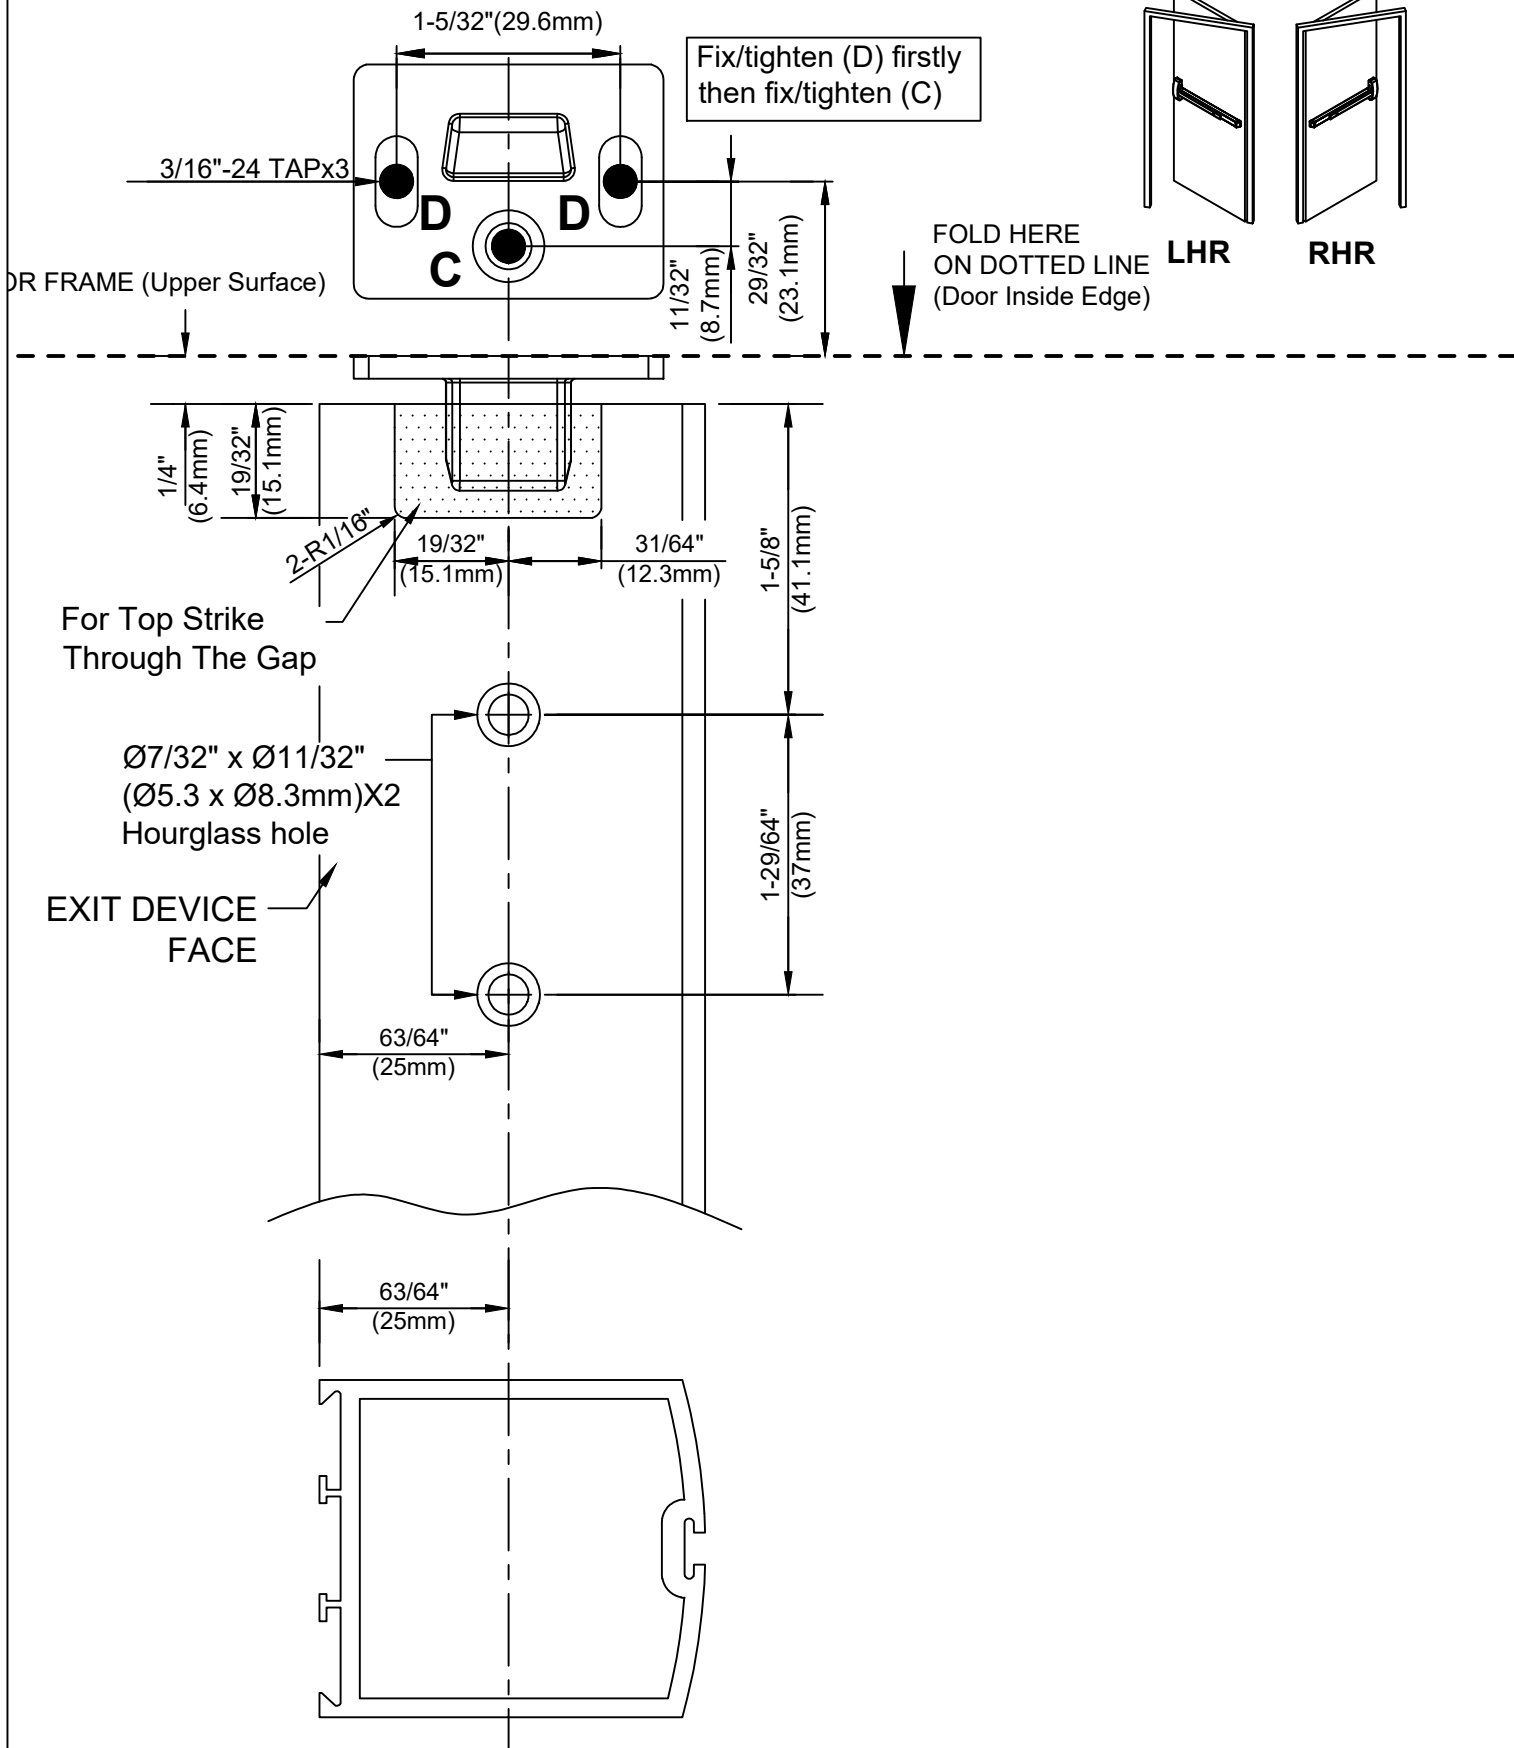

TEMPLATE of Top Latch [Top Strike]

TEMPLATE of Top Latch Housing Ass'y [Narrow Stile Frame]

	6605 Flotilla Street City of Commerce CA 90040 USA Tel.# (323) 888-6601 FAX # (323) 888-6699 WEB SITE: CAL-ROYAL.COM Email: sales@cal-royal.com	ITEM NO.	DESCRIPTION	NOT TO SCALE	UNIT	Prepared By:	DATE	DWG. NO.
		N-260	TEMPLATE OF TOP STRIKE N-77GLS-CVR/N-98GLS-CVR FOR 2" NARROW STILE	PAGE 1 of 1	PRIMARY DIMENSION SHOWN IN INCHES, DIMENSIONS IN ( ) ARE MM	BBT / ADG AED / CVL	07/31/2023	EDT-4076-07/23-1of1
								REV