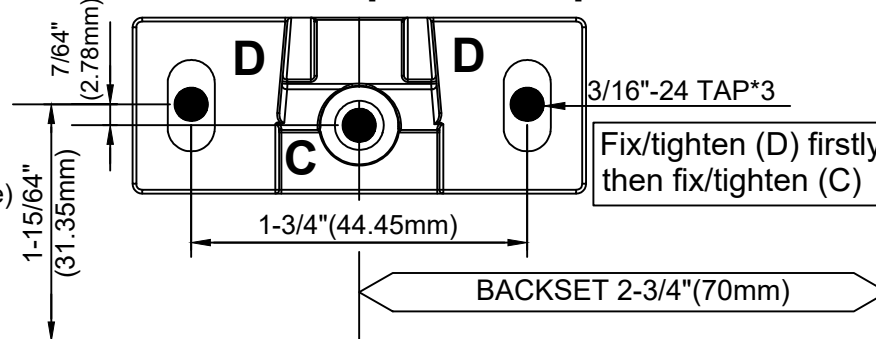

NOT TO SCALE
 PAGE 1 OF 2

UNIT
 PRIMARY DIMENSION SHOWN IN INCHES, DIMENSIONS IN () ARE MM

Prepared By: BBT / ADG
 AED / CVL

DATE: 08/08/2023

DWG. NO. EDT-4082-08/23-1of2
 REV

TEMPLATE of Bottom Latch Housing Ass'y [Bottom Mounting Plate (regular use)]

TEMPLATE of Bottom Latch [Surface Strike]

The illustration and technical description in this cut sheet is current as of the date in version date on the right. Cal-Royal Product reserves the right to, and may, on occasions, make changes and/or improvements in designs and dimensions without prior notice.

NOT TO SCALE
 PAGE 2 OF 2

UNIT
 PRIMARY DIMENSION SHOWN IN INCHES, DIMENSIONS IN () ARE MM

Prepared By:
 BBT / ADG
 AED / CVL

DATE
 08/08/2023

DWG. NO.
 EDT-4082-08/23-2of2
 REV