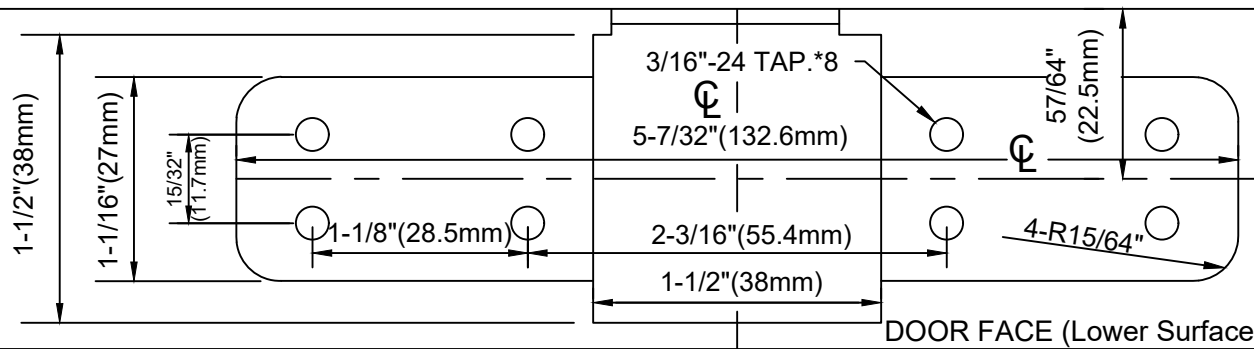

NOT TO SCALE
 PAGE 1 OF 2

UNIT
 PRIMARY DIMENSION SHOWN IN INCHES, DIMENSIONS IN () ARE MM

Prepared By: BBT / ADG
 AED / CVL

DATE: 08/08/2023

DWG. NO. EDT-4082-08/23-1of2
 REV

TEMPLATE of Bottom Latch Housing Ass'y [Bottom Mounting Plate (regular use)]

TEMPLATE of Bottom Latch [Surface Strike]

The illustration and technical description in this cut sheet is current as of the date in version date on the right. Cal-Royal Product reserves the right to, and may, on occasions, make changes and/or improvements in designs and dimensions without prior notice.