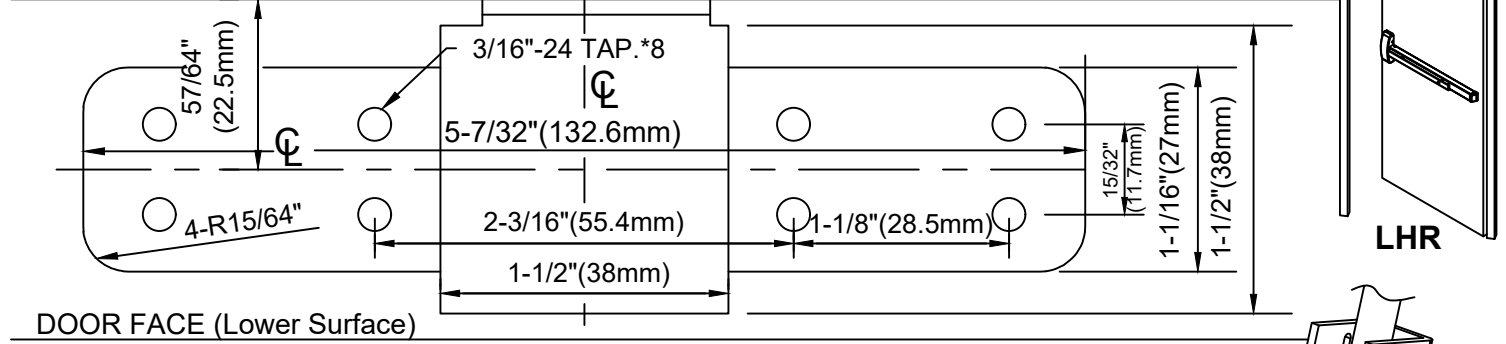

TEMPLATE of Bottom Latch Housing Ass'y [Bottom Mounting Plate (regular use)]

TEMPLATE of Bottom Latch [Surface Strike]

The illustration and technical description in this cut sheet is current as of the date in version date on the right. Cal-Royal Product reserves the right to, and may, on occasions, make changes and/or improvements in designs and dimensions without prior notice.

6605 Flotilla Street
 City of Commerce
 CA 90040 USA
 Tel:# (323) 888-6601
 FAX: # (323) 888-6699
 WEB SITE:
 CAL-ROYAL.COM
 Email: sales@cal-royal.com

ITEM NO.	DESCRIPTION :
N-265	TEMPLATE OF ROLLER BOTTOM STRIKE TO A REGULAR BACK SET FOR N-77GLS-CVR/ N-98GLS-CVR NARROW HEAD