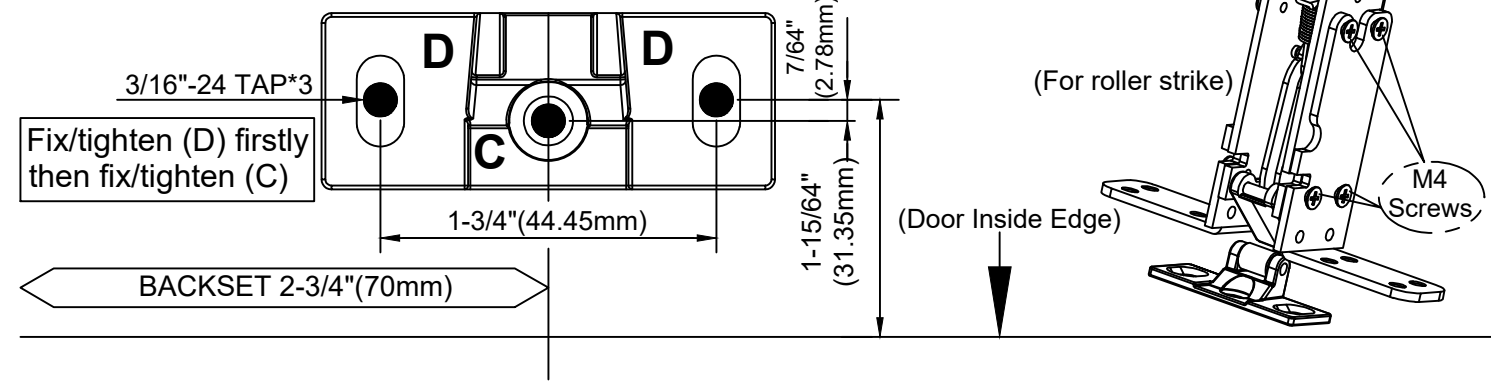

TEMPLATE of Bottom Latch Housing Ass'y [Bottom Mounting Plate (regular use)]

TEMPLATE of Bottom Latch [Surface Strike]

The illustration and technical description in this cut sheet is current as of the date in version date on the right. Cal-Royal Product reserves the right to, and may, on occasions, make changes and/or improvements in designs and dimensions without prior notice.

6605 Flotilla Street
 City of Commerce
 CA 90040 USA
 Tel:# (323) 888-6601
 FAX: # (323) 888-6699
 WEB SITE:
 CAL-ROYAL.COM
 Email: sales@cal-royal.com

ITEM NO.	DESCRIPTION :
N-265	TEMPLATE OF ROLLER BOTTOM STRIKE TO A REGULAR BACK SET FOR N-77GLS-CVR/ N-98GLS-CVR NARROW HEAD

NOT TO SCALE
 PAGE 1 OF 2

UNIT
 PRIMARY DIMENSION SHOWN IN INCHES, DIMENSIONS IN () ARE MM

Prepared By: BBT / ADG
 AED / CVL

DATE: 08/08/2023

DWG. NO. EDT-4082-08/23-1of2
 REV

TEMPLATE of Bottom Latch Housing Ass'y [Bottom Mounting Plate (regular use)]

TEMPLATE of Bottom Latch [Surface Strike]

The illustration and technical description in this cut sheet is current as of the date in version date on the right. Cal-Royal Product reserves the right to, and may, on occasions, make changes and/or improvements in designs and dimensions without prior notice.