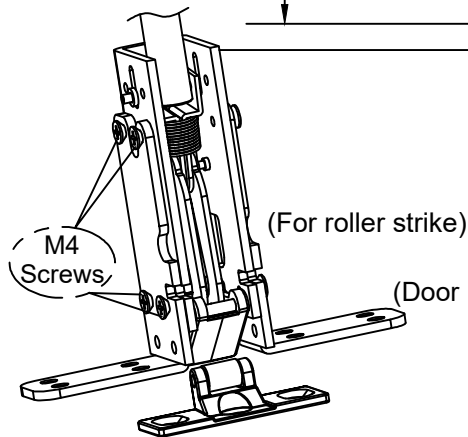

TEMPLATE of Bottom Latch Housing Ass'y [Bottom Mounting Plate (regular use)]

TEMPLATE of Bottom Latch [Surface Strike]

The illustration and technical description in this cut sheet is current as of the date in version date on the right. Cal-Royal Product reserves the right to, and may, on occasions, make changes and/or improvements in designs and dimensions without prior notice.

6605 Flotilla Street
 City of Commerce
 CA 90040 USA
 Tel:# (323) 888-6601
 FAX: # (323) 888-6699
 WEB SITE:
 CAL-ROYAL.COM
 Email: sales@cal-royal.com

ITEM NO.	DESCRIPTION :
N-265	TEMPLATE OF ROLLER BOTTOM STRIKE TO A REGULAR BACK SET FOR N-77GLS-CVR/ N-98GLS-CVR NARROW HEAD

NOT TO SCALE
 PAGE 1 OF 2

UNIT
 PRIMARY DIMENSION SHOWN IN INCHES, DIMENSIONS IN () ARE MM

Prepared By: BBT / ADG
 AED / CVL

DATE: 08/08/2023

DWG. NO. EDT-4082-08/23-1of2
 REV

TEMPLATE of Bottom Latch Housing Ass'y [Bottom Mounting Plate (regular use)]

TEMPLATE of Bottom Latch [Surface Strike]

The illustration and technical description in this cut sheet is current as of the date in version date on the right. Cal-Royal Product reserves the right to, and may, on occasions, make changes and/or improvements in designs and dimensions without prior notice.