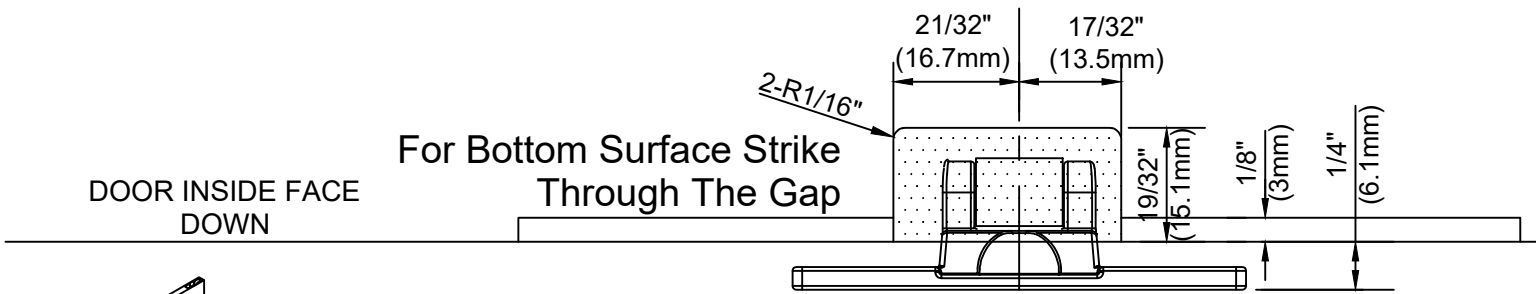

TEMPLATE of Bottom Latch Housing Ass'y [Bottom Mounting Plate (regular use)]